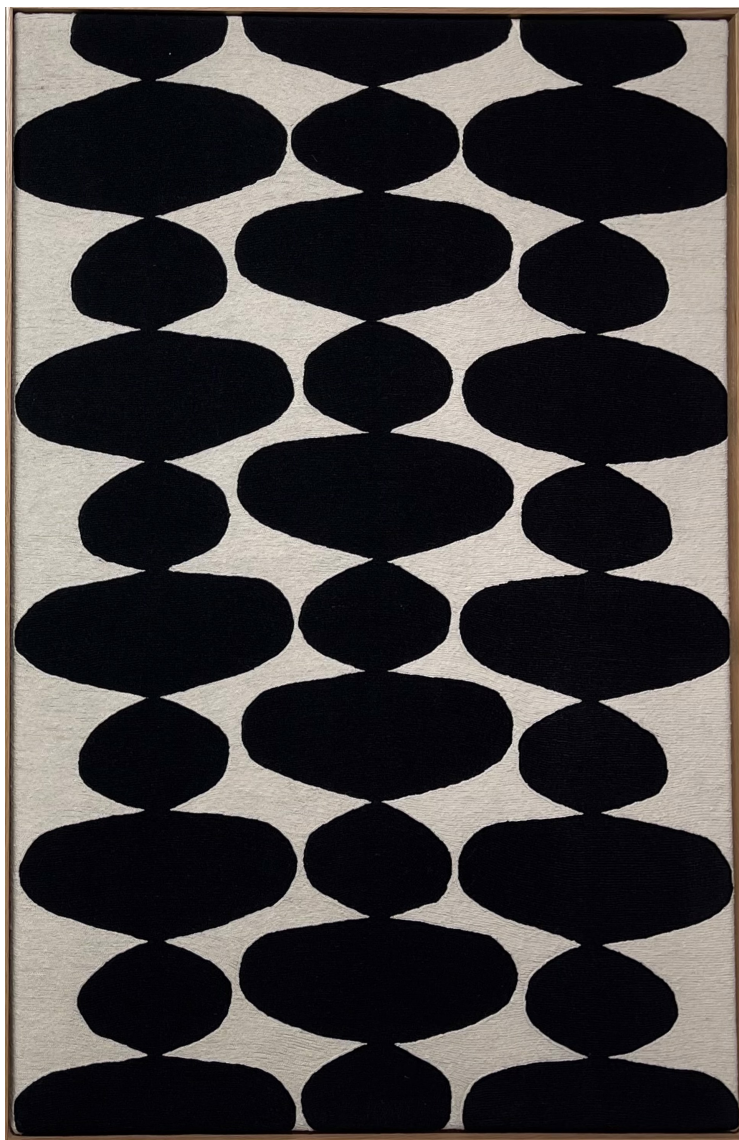

Exhibited Artworks

PARVAZE & MAYER

Cellulas II Black, 2026

Mini série

Handstitched Wool, wooden frame

55 x 38 in (141 x 95 cm)

Frame: 56 x 39 in

Unique artwork

INV Nbr. parv_032