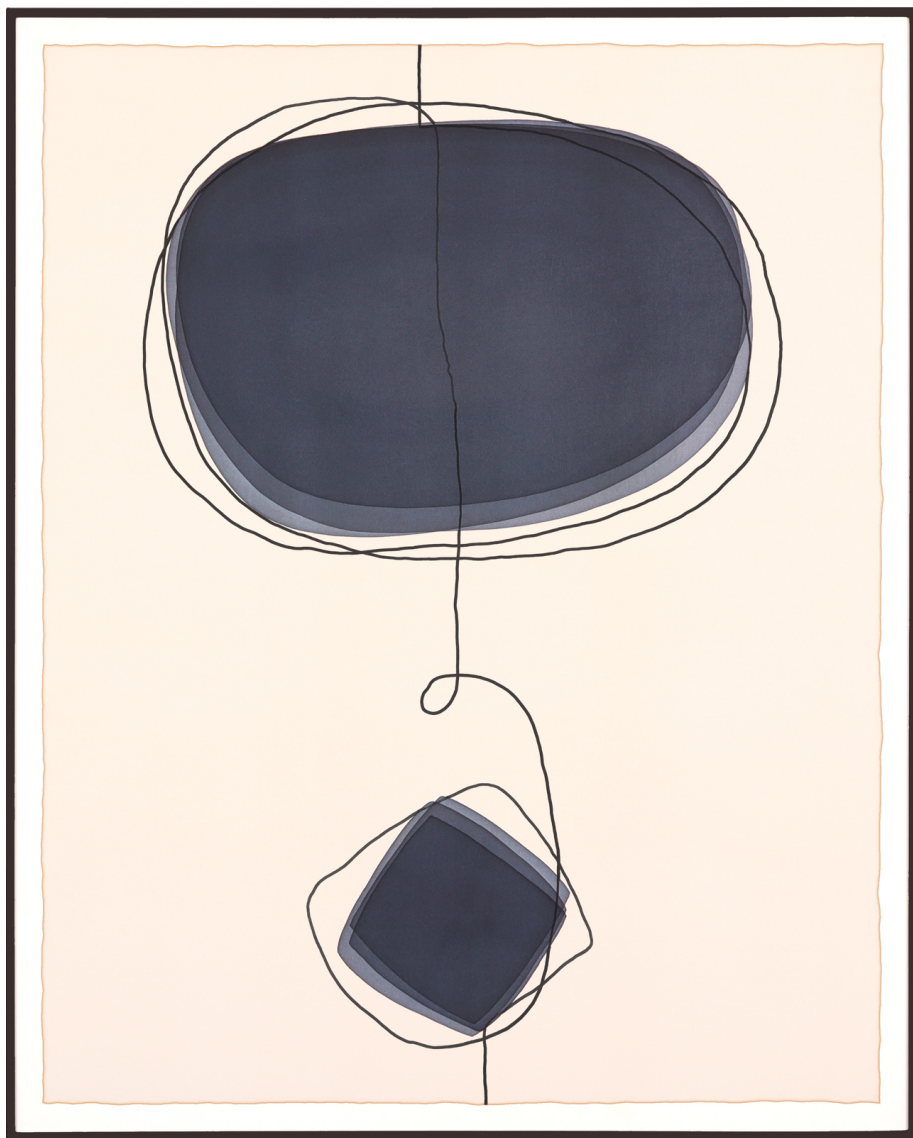

## Exhibited Artworks

**PETER KEIZER**

*Walking direction, 2026*

Oil on canvas

47 x 47 in (120 x 120 cm)

Unique artwork

Signé

INV Nbr. keip\_642

## Exhibited Artworks

**NICOLAS DUBREUILLE**

*D730, 2026*

Acrylic on paper, framed  
45 x 29 in (115 x 75 cm)

Unique artwork

Signé et daté

INV Nbr. dubn\_671

## Exhibited Artworks

**ROSA GALINDO**

*Flow XIII*, 2023

Mixed media, Reverse painting on Plexiglass, framed  
60 x 40 in (153 x 102 cm)

Unique artwork

Signé et daté

INV Nbr. galr\_009

## Exhibited Artworks

**CAMIL GIRALT**

*Links 08, 2025*

Ink on quartz base, on canvas, framed

50 x 39 in (125 x 100 cm)

Unique artwork

Signé

INV Nbr. girc\_104