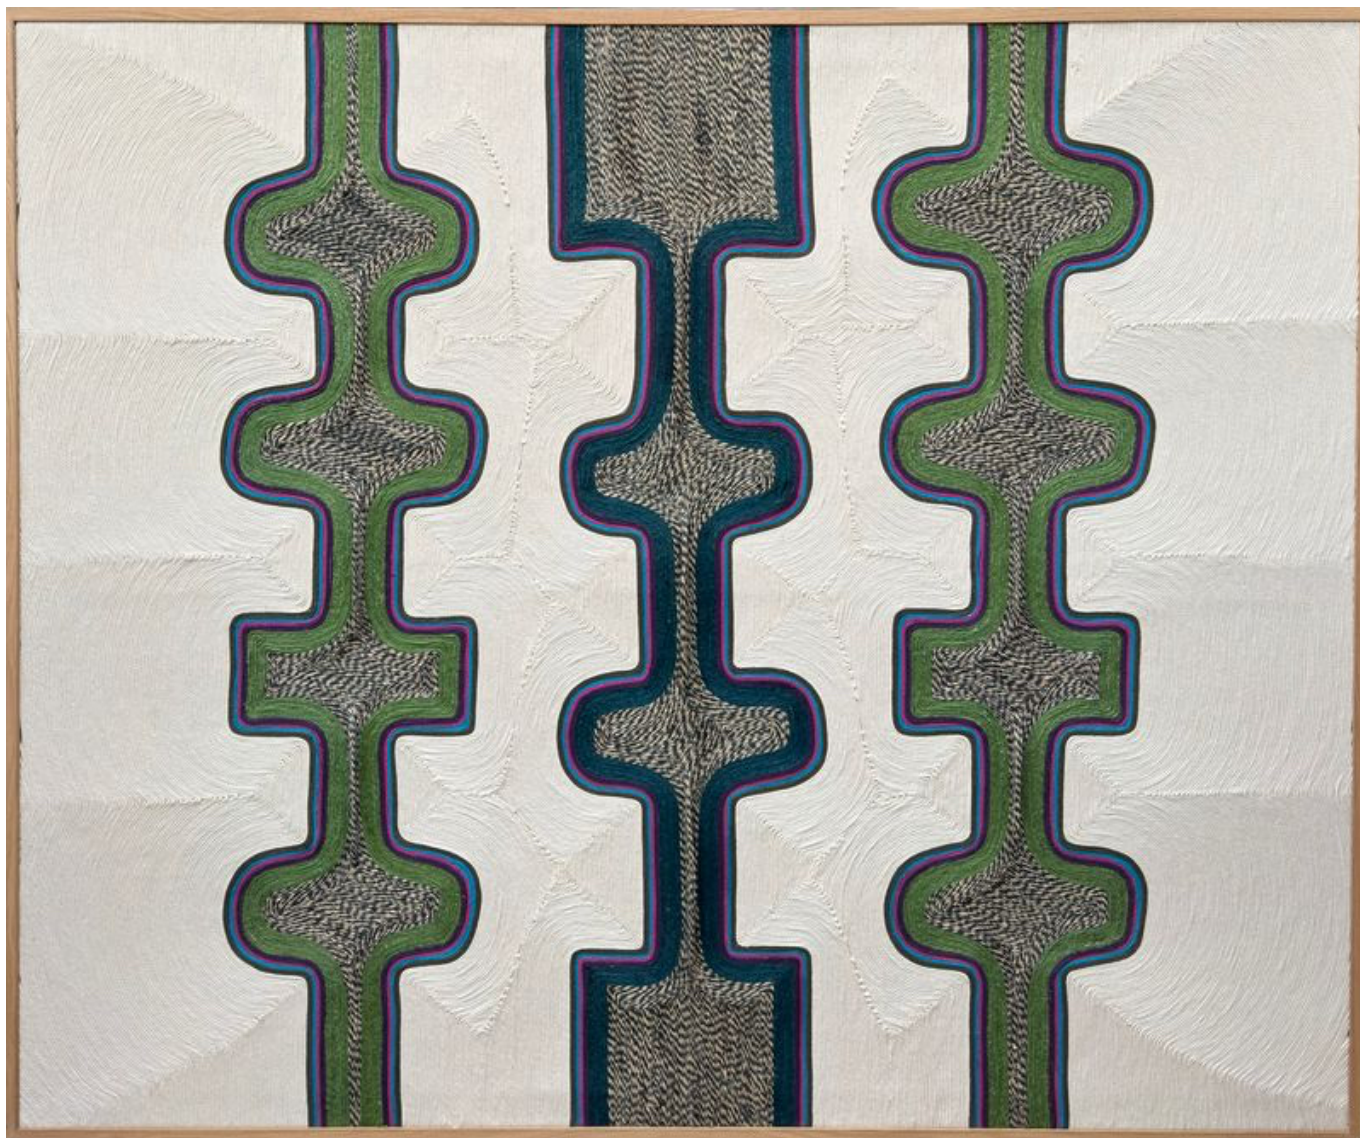

## Exhibited Artworks

**AXELLE GOSSE**

*Bajura*, 2026

Rope and textile, framed  
59 x 70 in (150 x 180 cm)

Frame: 60 x 72 in

Unique artwork

Signé

INV Nbr. gosa\_082