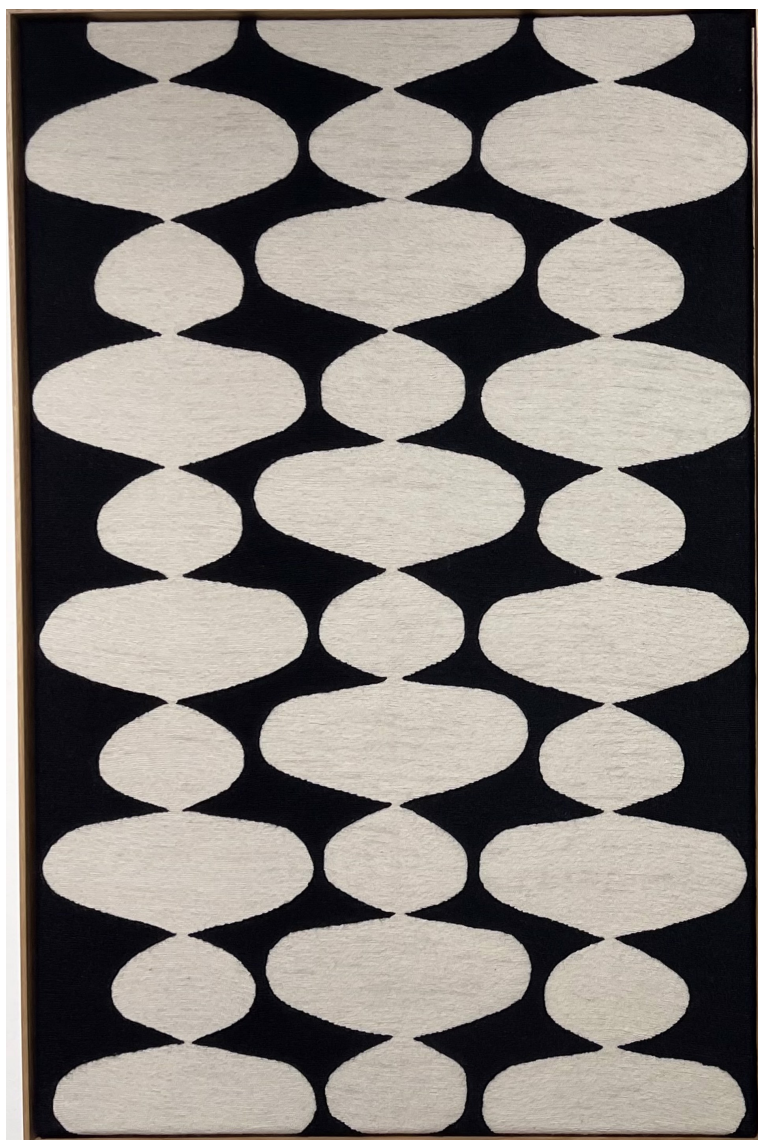

## Exhibited Artworks

## Exhibited Artworks

**PARVAZE & MAYER**

*Cellulas I Black*, 2026

Mini série

Handstitched Wool, wooden frame

55 x 38 in (141 x 95 cm)

Frame: 56 x 39 in

Unique artwork