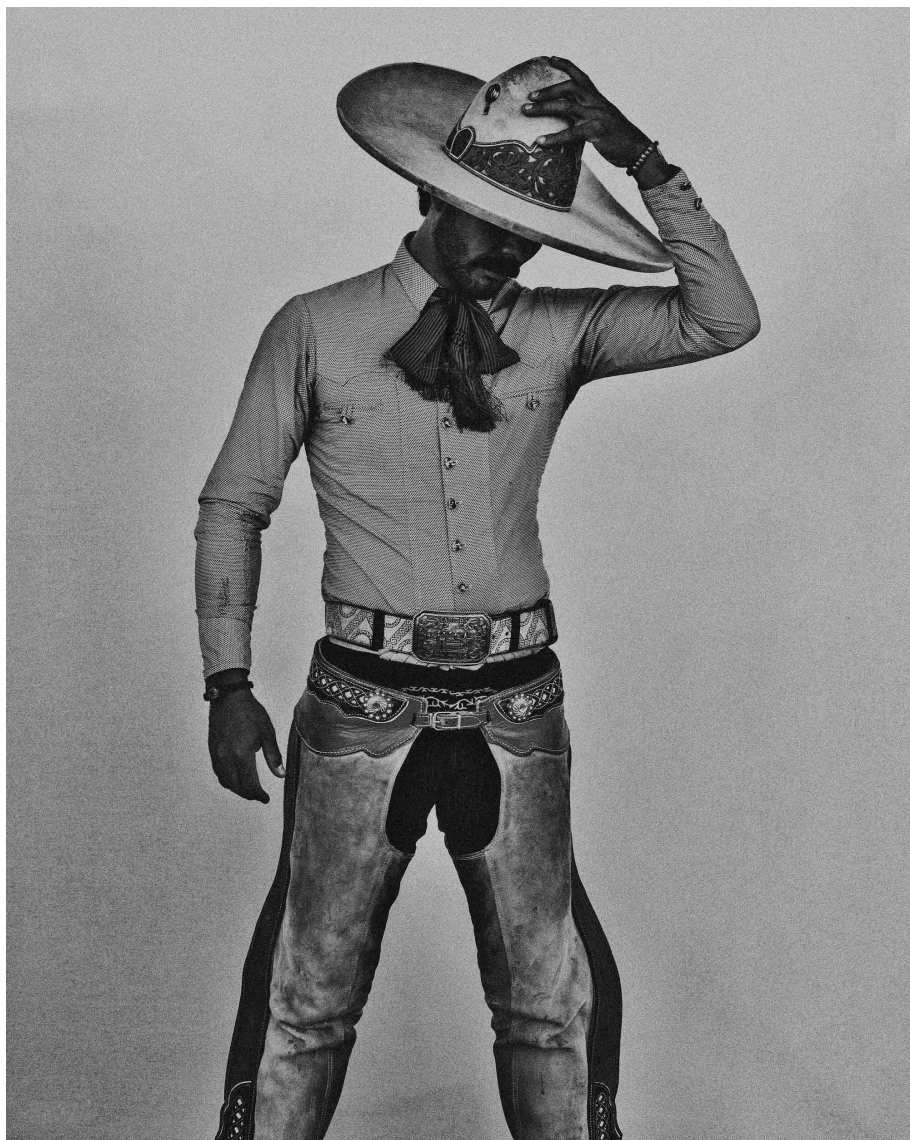

## Exhibited Artworks

**SILVIA CALMEJANE**

*Light bearer, 2025*

Acrylic paint on paper. Wooden frame

48 x 32 in (120 x 80 cm)

Unique artwork

Signé et daté

INV Nbr. cals\_720

## Exhibited Artworks