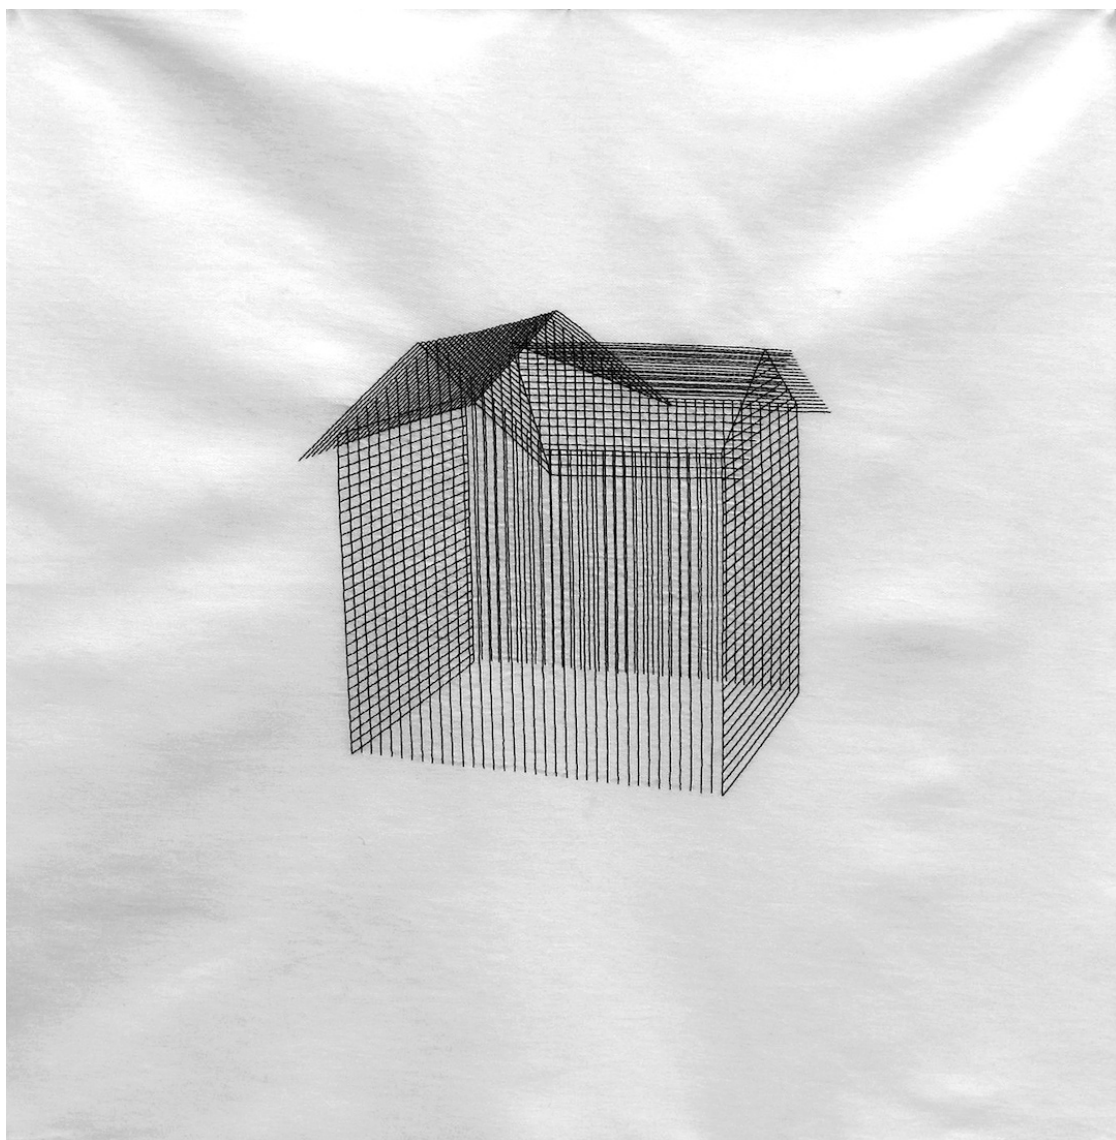

## Exhibited Artworks

**NICOLAS DUBREUILLE**

*D732, 2026*

Acrylic on paper

45 x 29 in (115 x 75 cm)

Unique artwork

Signé et daté

INV Nbr. dubn\_673

## Exhibited Artworks