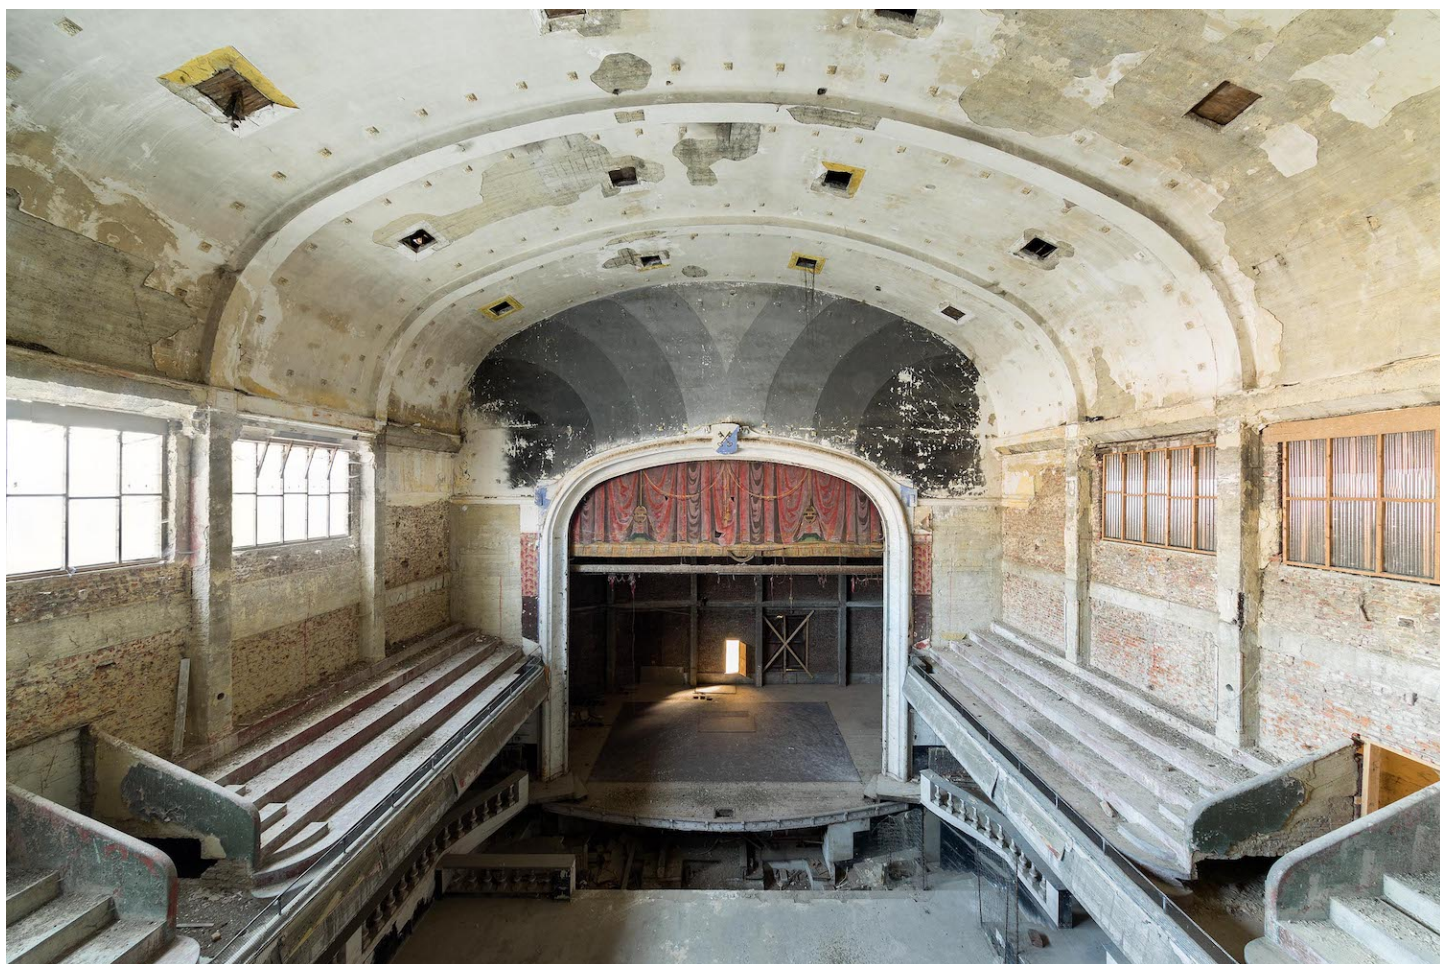

## Exhibited Artworks

**YANNE KINTGEN**

*Temps suspendu*, 2021

Acrylic on canvas

51 x 35 in (130 x 90 cm)

Unique artwork

Signé

INV Nbr. Kiny\_475

## Exhibited Artworks