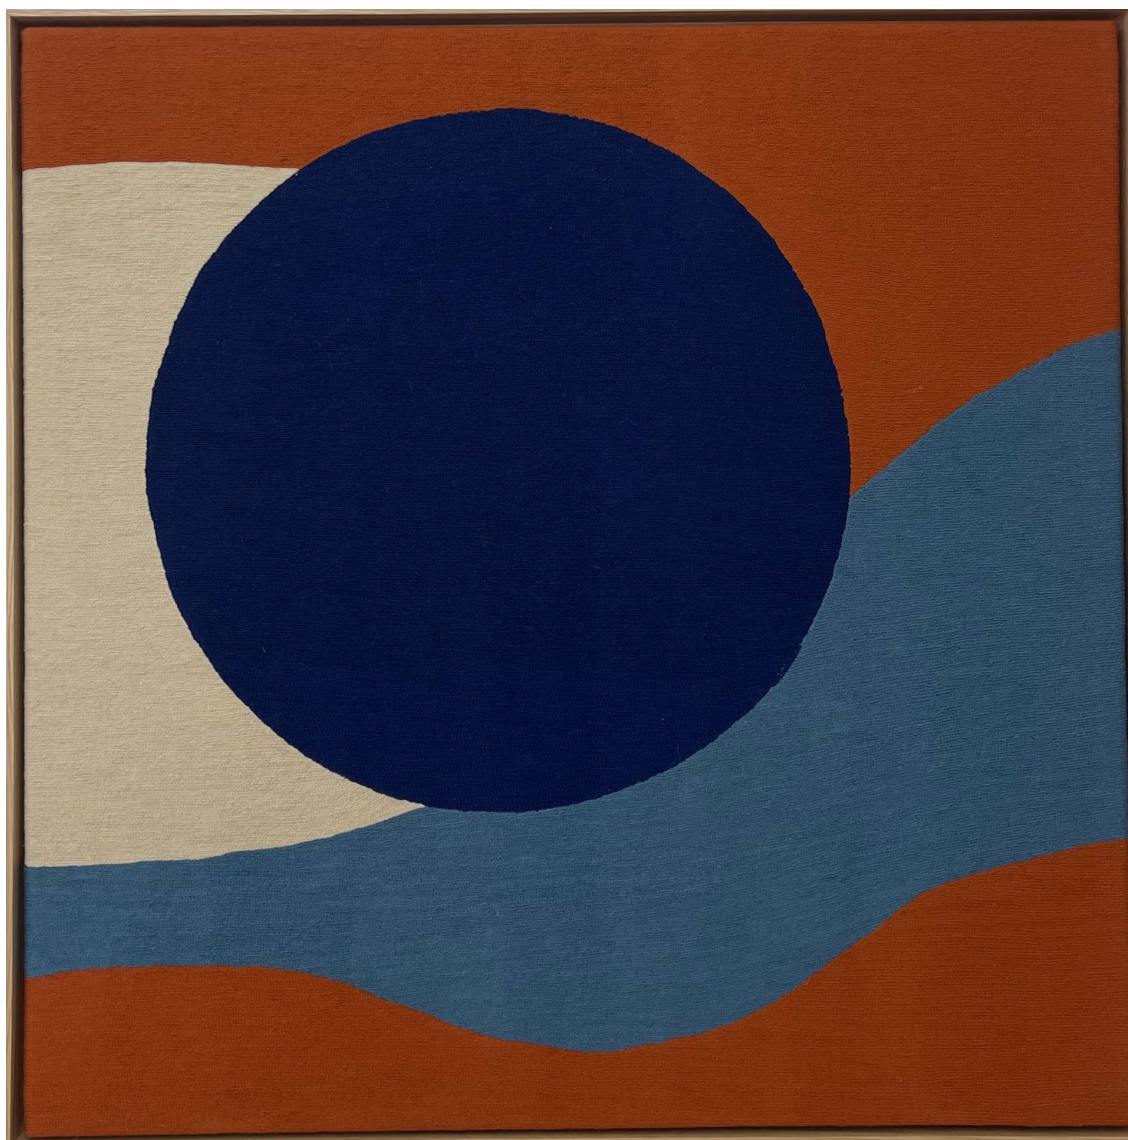

Exhibited Artworks

PARVAZE & MAYER

Suvar, 2026

Mini série

Handstitched Wool, wooden frame

43 x 43 in (109 x 109 cm)

Frame: 45 x 45 in

Unique artwork

INV Nbr. parv_026C