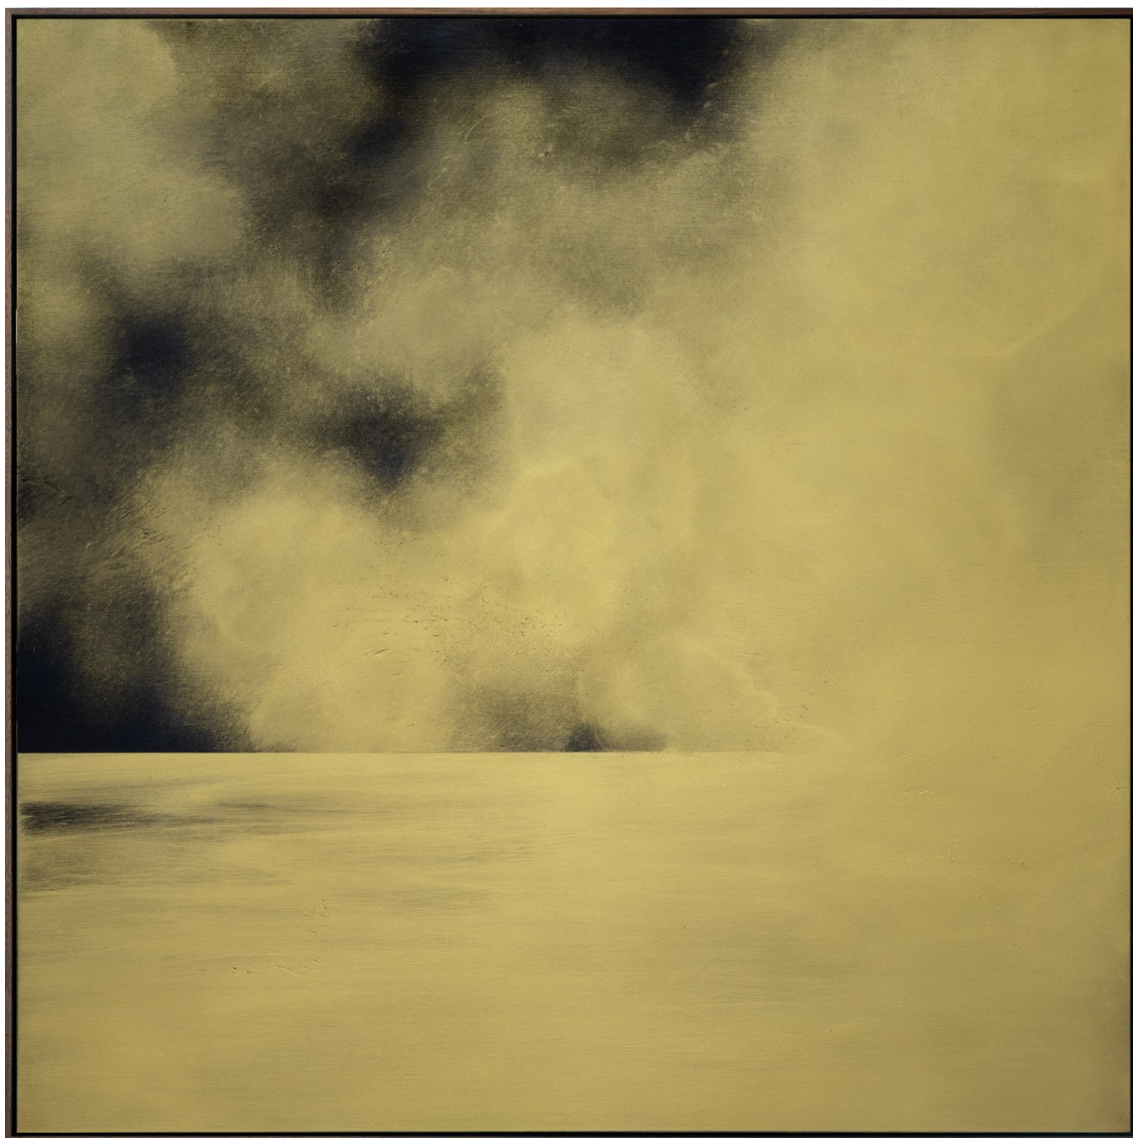

Exhibited Artworks

JAIME SICILIA

MAR ORO 978, 2026

Acrylic on wood board, framed with natural walnut wood

36 x 36 in (90 x 90 cm)

Frame: 37 x 37 in

Unique artwork

Signé et daté

INV Nbr. sicj_034