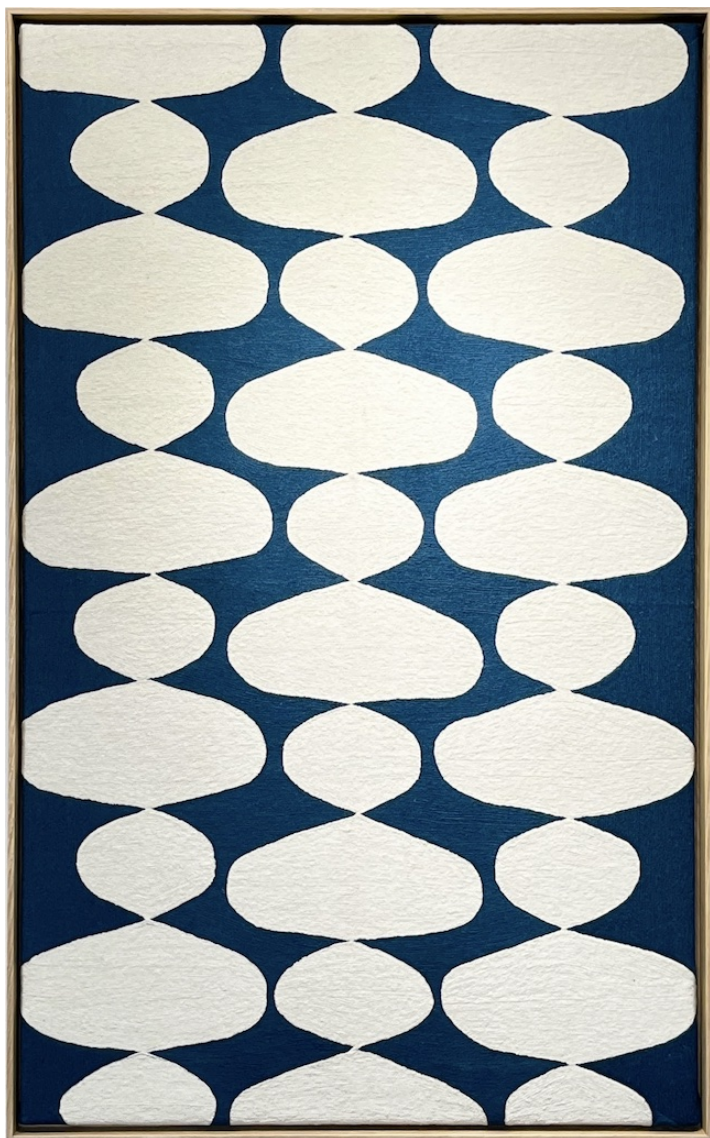

Exhibited Artworks

JUAN ESCUDERO

Waterfall Orange, 2025

Etching on paper, framed

29 x 20 in (78 x 58 cm)

Frame: 32 x 24 in

Edition of 30 ex

Signé

INV Nbr. escj_025

Exhibited Artworks

CÉCILE PLAISANCE

Let love rule, 2024

Lenticular print, black wooden frame

22 x 27 in (57 x 70 cm)

Edition of 8 ex + 2 EA

Signé et numéroté

INV Nbr. plac_345

Exhibited Artworks

PARVAZE & MAYER

Cellulas I Midnight blue, 2026

Mini série

Handstitched Wool, wooden frame

55 x 38 in (141 x 95 cm)

Frame: 56 x 39 in