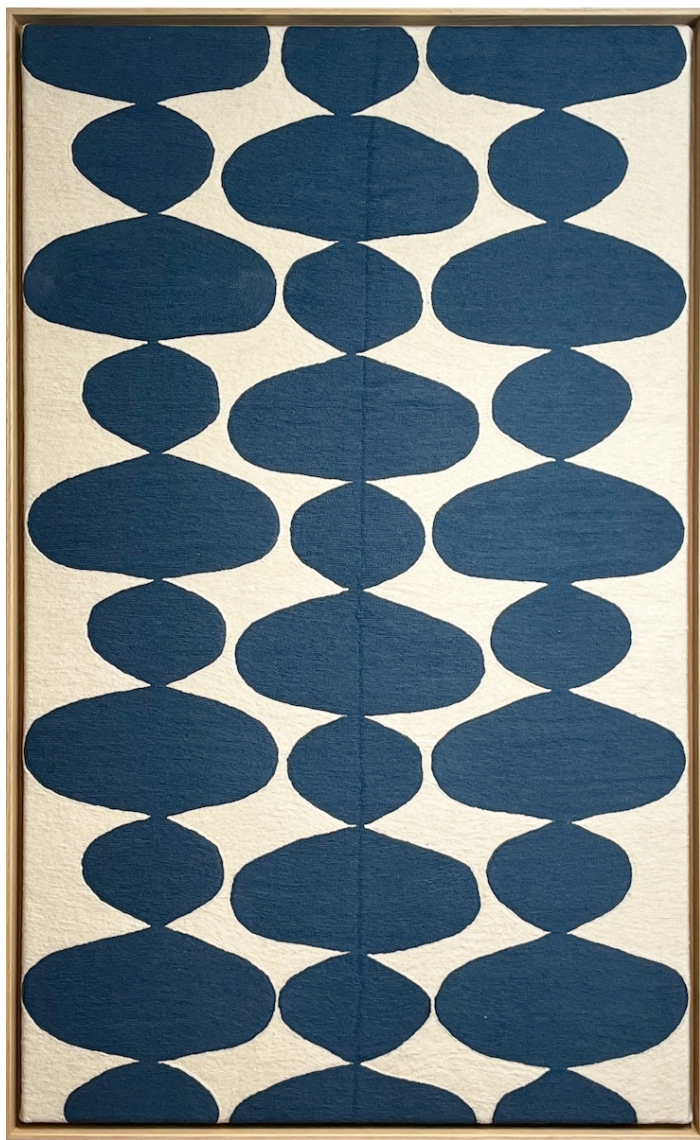

Frame: 45 x 45 in

Unique artwork

INV Nbr. parv_026C

Exhibited Artworks

PARVAZE & MAYER

Denge Midnight Blue carré, 2026

Mini série

Handstitched Wool, wooden frame

43 x 43 in (108,5 x 108,5 cm)

Frame: 45 x 45 in

Unique artwork

INV Nbr. parv_029C

Exhibited Artworks

PARVAZE & MAYER

Cellulas II Midnight blue, 2026

Mini série