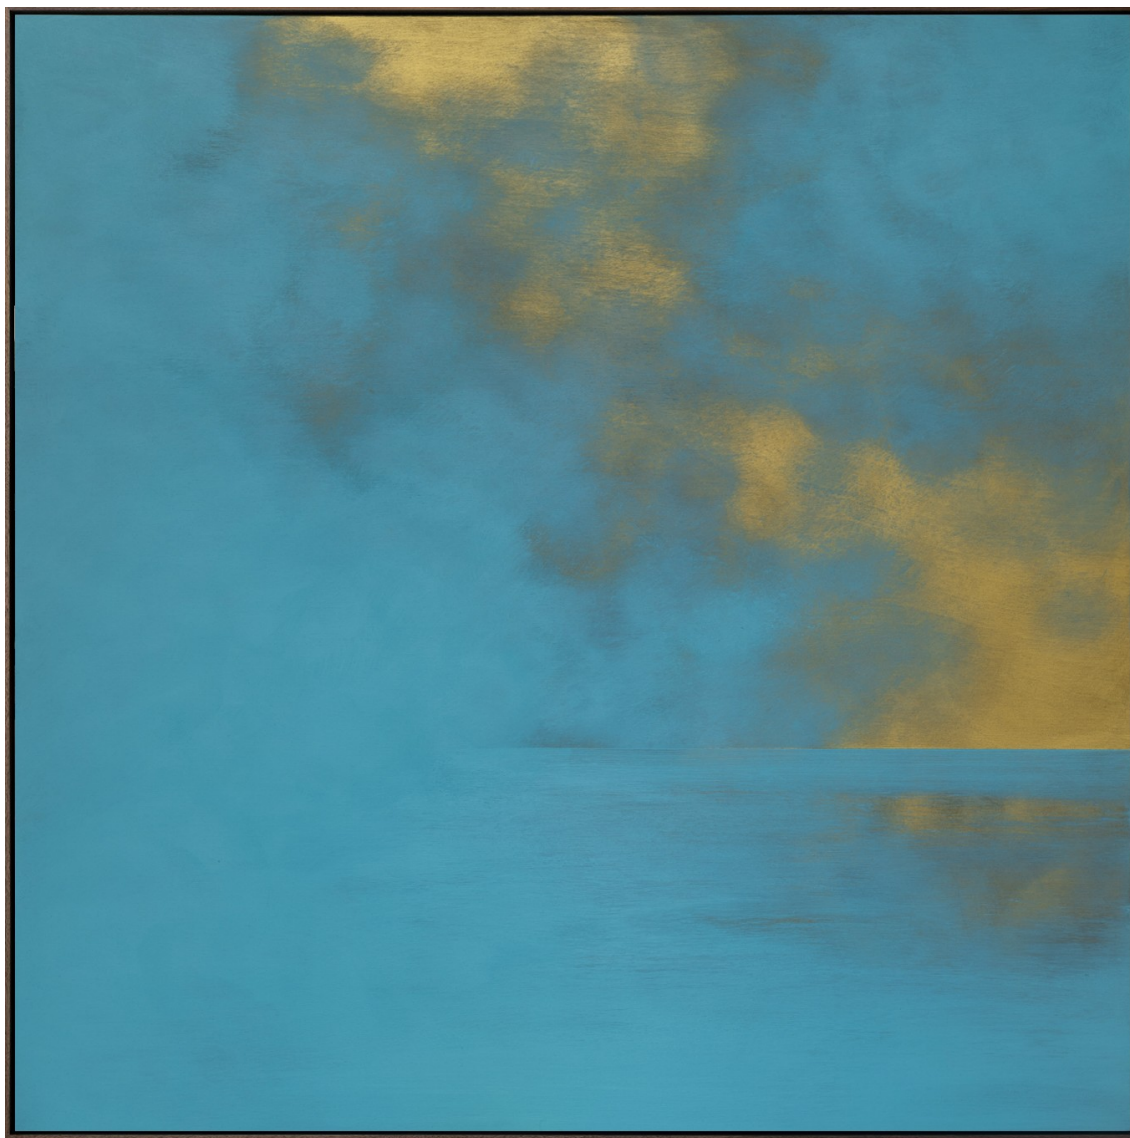

Exhibited Artworks

JAIME SICILIA

MAR TURQUESA 975, 2026

Acrylic on wood board, framed with natural walnut wood

36 x 36 in (90 x 90 cm)

Frame: 37 x 37 in

Unique artwork

Signé et daté

INV Nbr. sicj_031