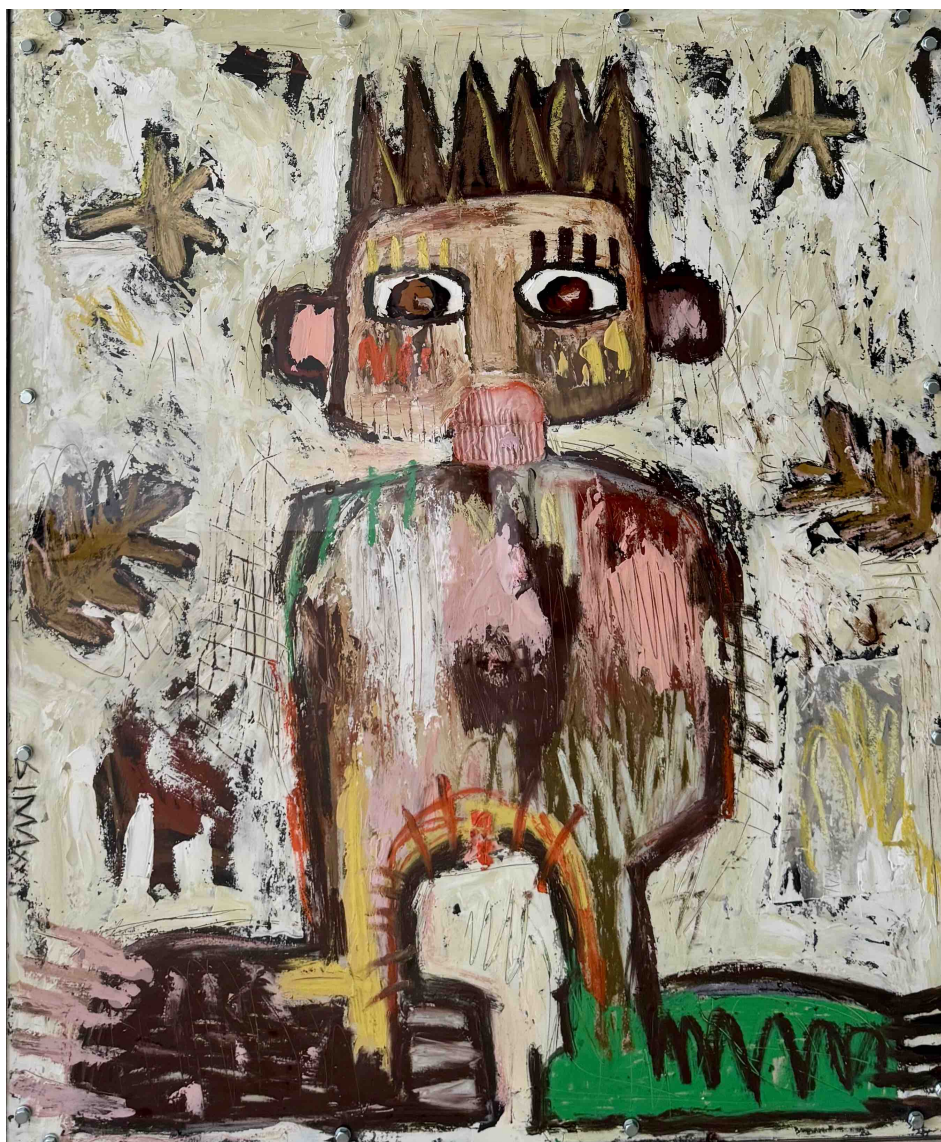

Exhibited Artworks

SILVIA CALMEJANE

Beautiful life, 2026

Mixed media, painted plexiglas bolted on metallic frame.

47 x 40 in (120 x 100 cm)

Unique artwork

Signé et daté

INV Nbr. cals_738