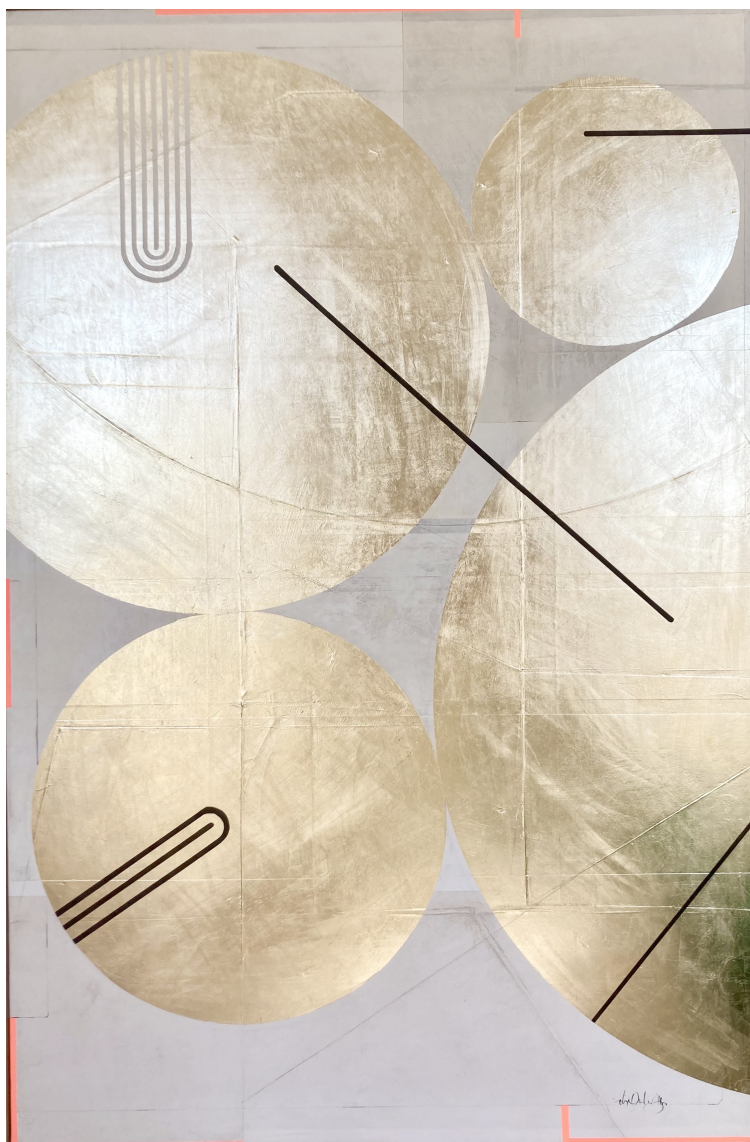

Tamtam, 2024

Oil on canvas

52 x 58 in (132 x 148 cm)

Unique artwork

Signé

INV Nbr. keip_584

Exhibited Artworks

ELISE OUDIN GILLES

Scope I, 2026

Oil, acrylic and gold on linen canvas, framed

58 x 38 in (146 x 97 cm)

Unique artwork

Signé

INV Nbr. oude_823

Exhibited Artworks

ELISE OUDIN GILLES

Scope II, 2026

Oil, acrylic and gold on linen canvas, framed

58 x 38 in (146 x 97 cm)

Unique artwork

Signé

INV Nbr. oude_824

Exhibited Artworks

ELISE OUDIN GILLES