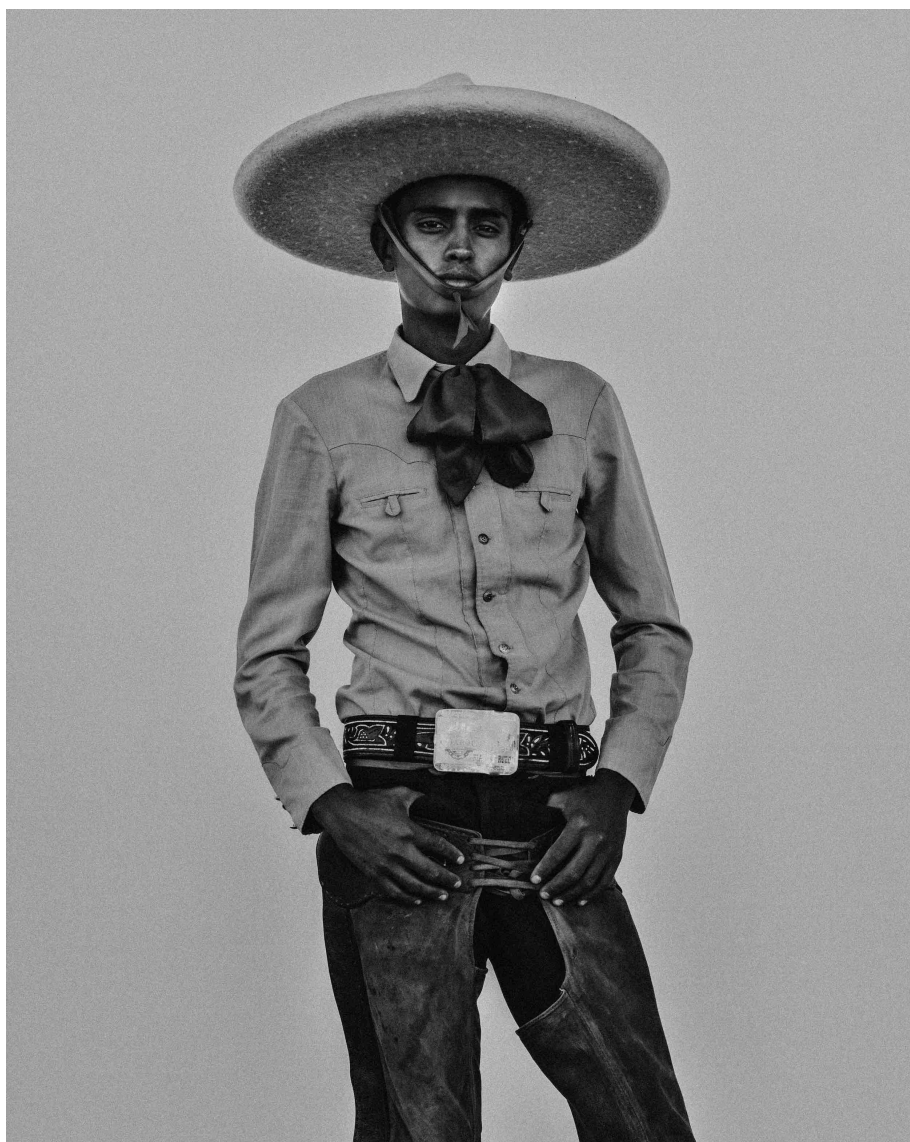

Oil, acrylic and gold on linen canvas, framed

46 x 35 in (116 x 89 cm)

Frame: 48 x 37 in

Unique artwork

Signé

INV Nbr. oude_811

Exhibited Artworks

COOPER SEYKENS