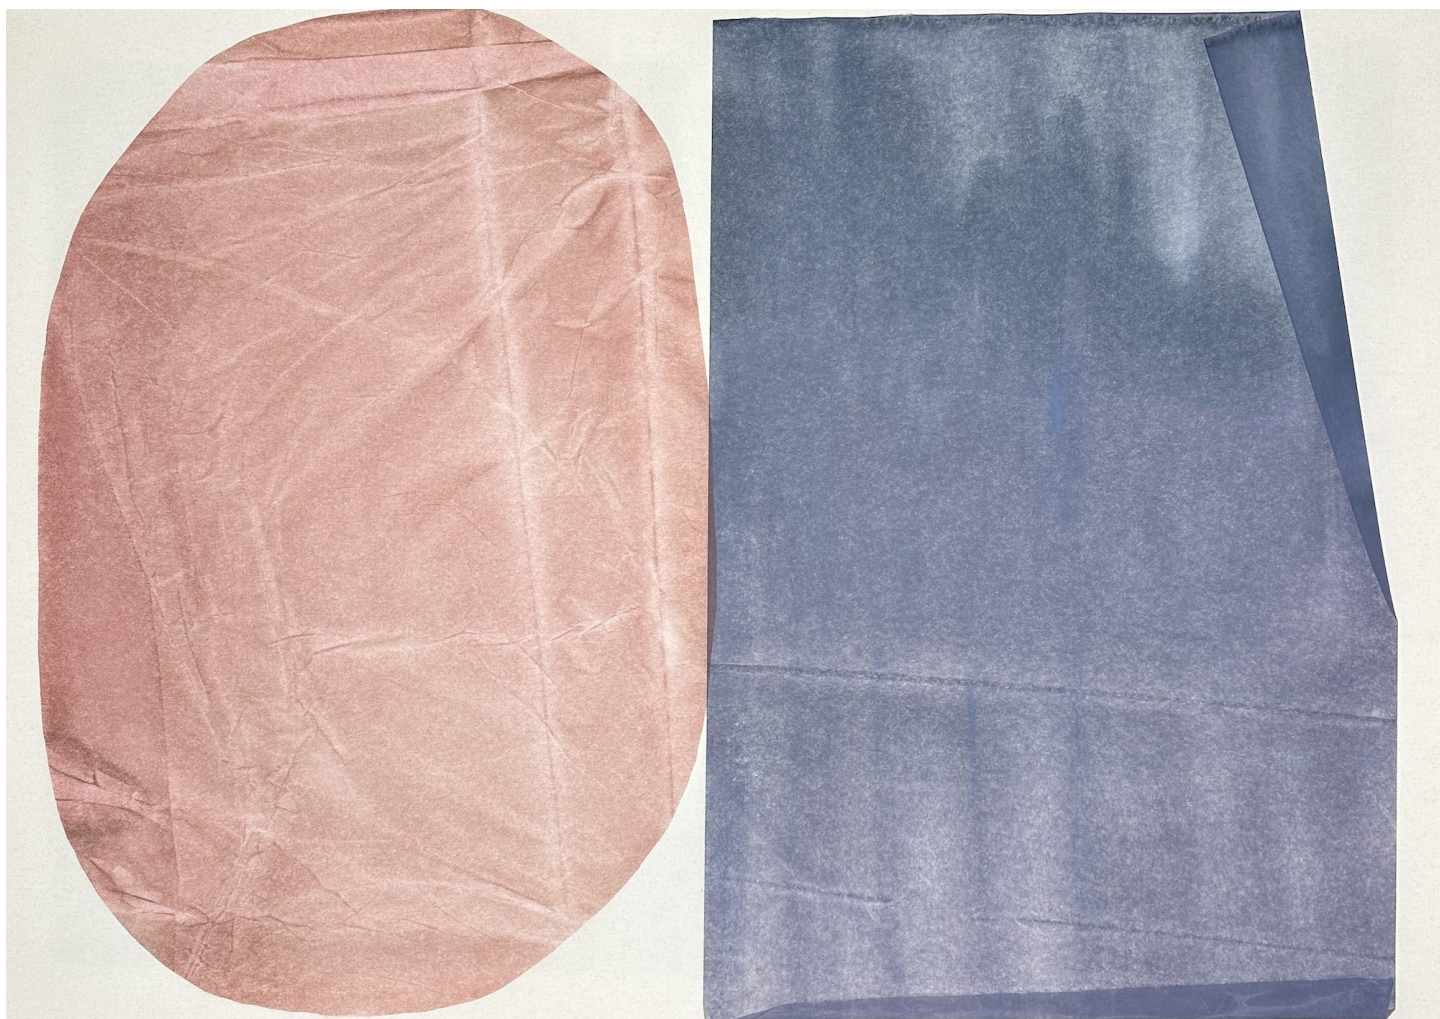

Mixed media on canvas, framed

39 x 55 in (100 x 140 cm)

Unique artwork

Signé

INV Nbr. vallc_014

Exhibited Artworks

CATHERINE VANHULLEBUSCH

I'd stop spinning if the storm got tired, 2026