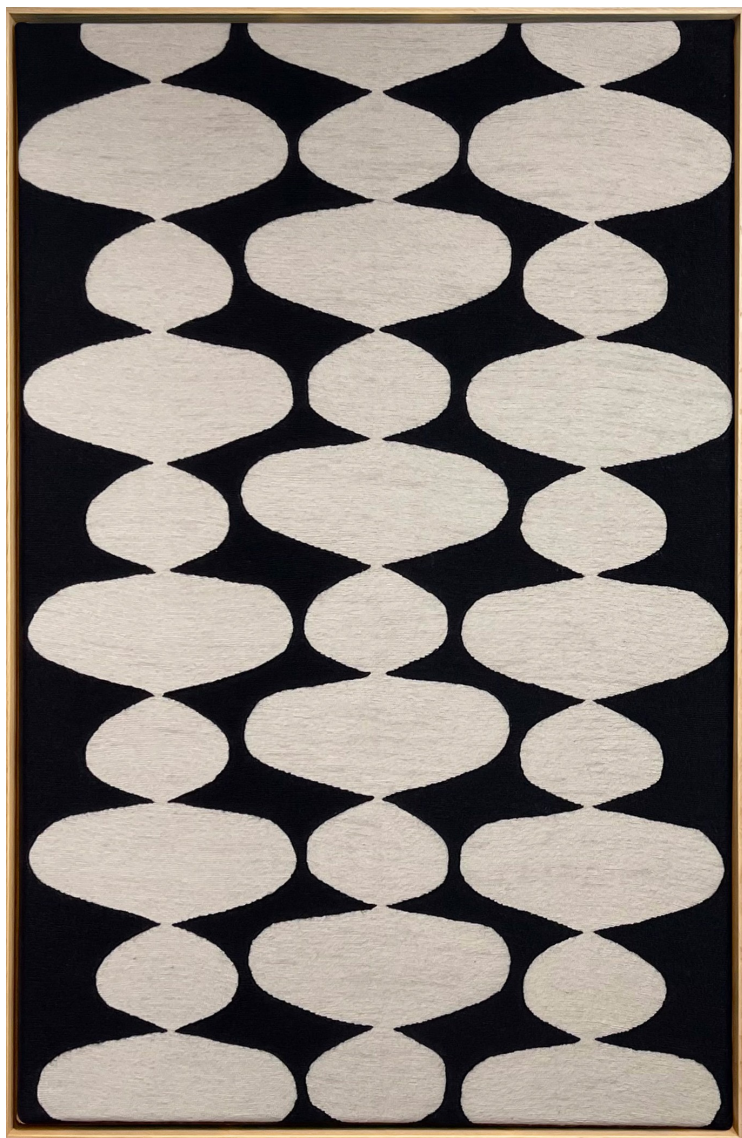

Exhibited Artworks

PARVAZE & MAYER

Cellulas I Black, 2026

Mini série

Handstitched Wool, wooden frame

55 x 38 in (141 x 95 cm)

Frame: 56 x 39 in

Unique artwork

INV Nbr. parv_031