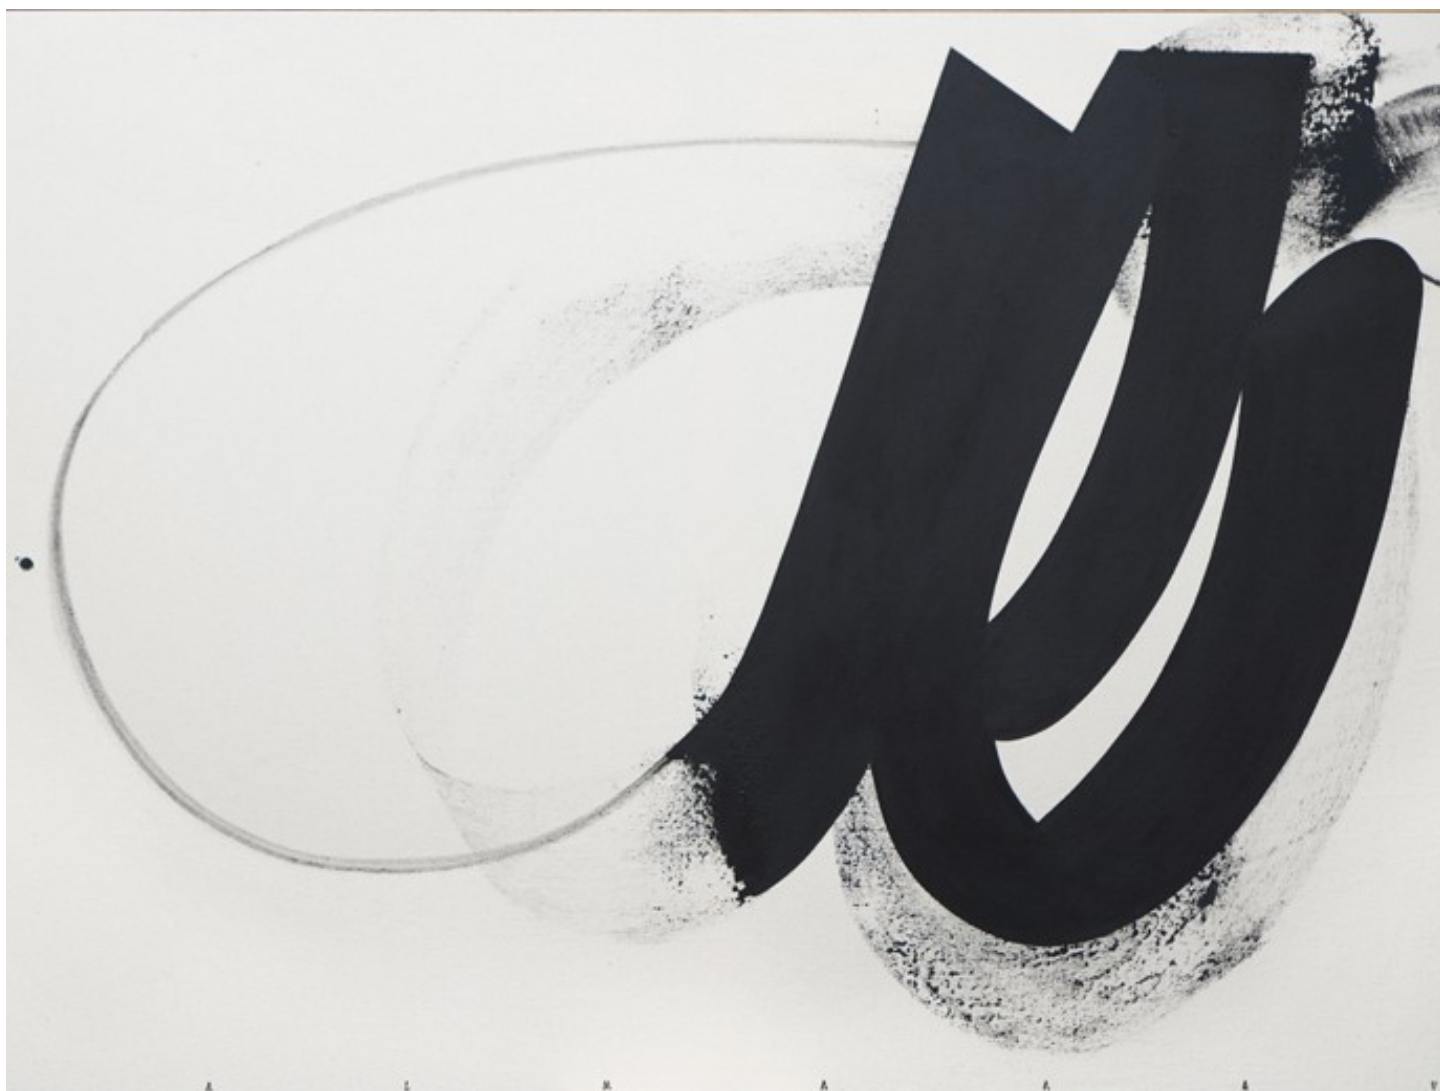

Mixed media on canvas, framed

47 x 39 in (120 x 100 cm)

Unique artwork

Signé

INV Nbr. vallc_018

Exhibited Artworks

PALMA ALVARIÑO

ST. 79, 2026