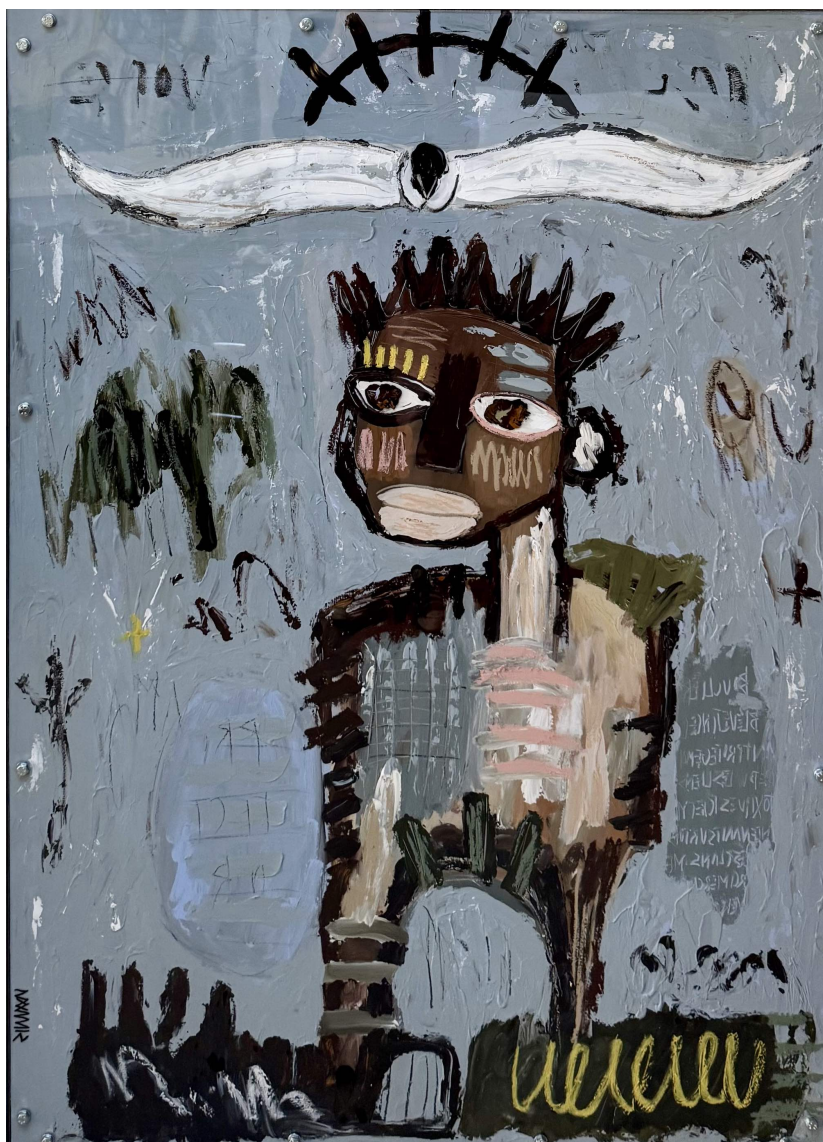

Exhibited Artworks

SILVIA CALMEJANE

Spirit love, 2026

Mixed media on canvas. Wooden frame

55 x 39 in (140 x 100 cm)

Unique artwork

Signé

INV Nbr. cals_735