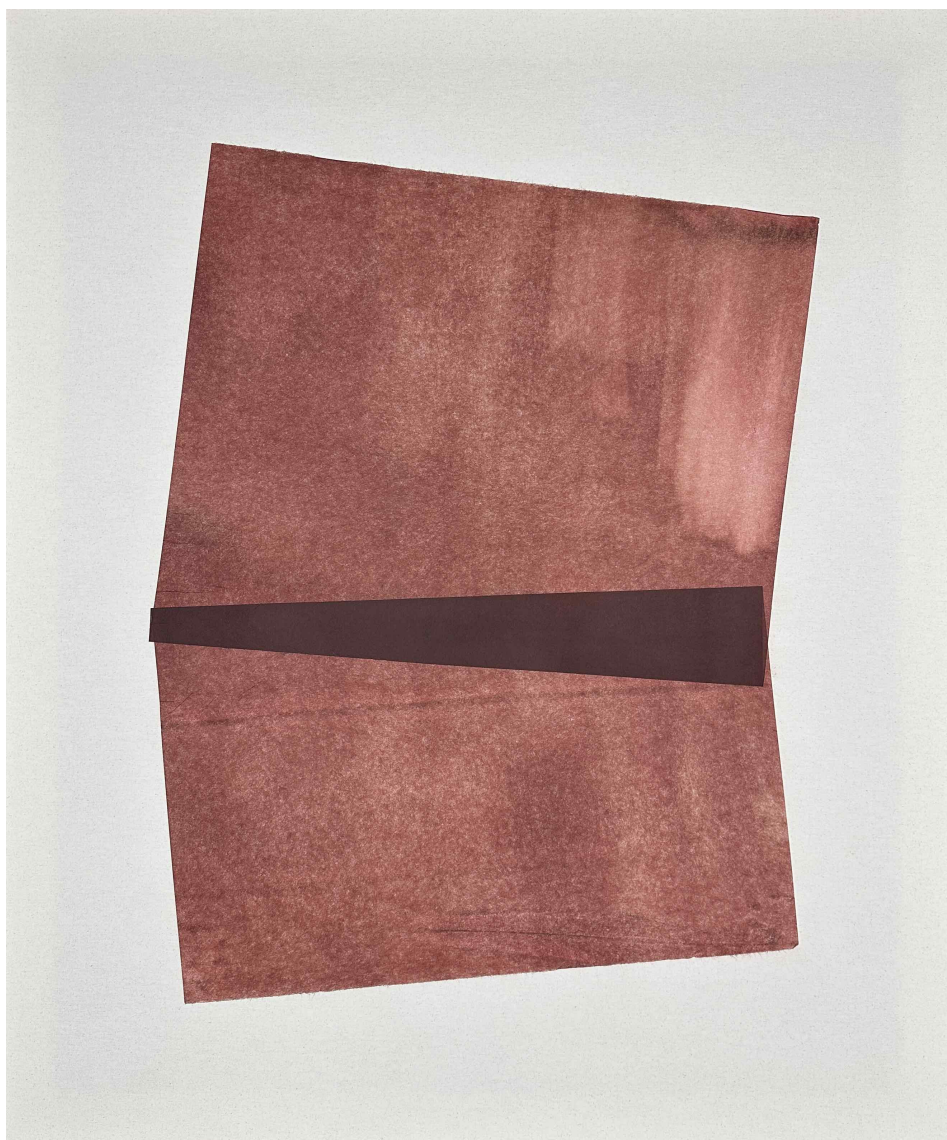

Photography, fine art archival pigment print

47 x 47 in (120 x 120 cm)

Edition of 8 ex

Signé

INV Nbr. seyc_001

Exhibited Artworks

CATHERINE VANHULLEBUSCH

I'd get there faster if ideas didn't wander off, 2025