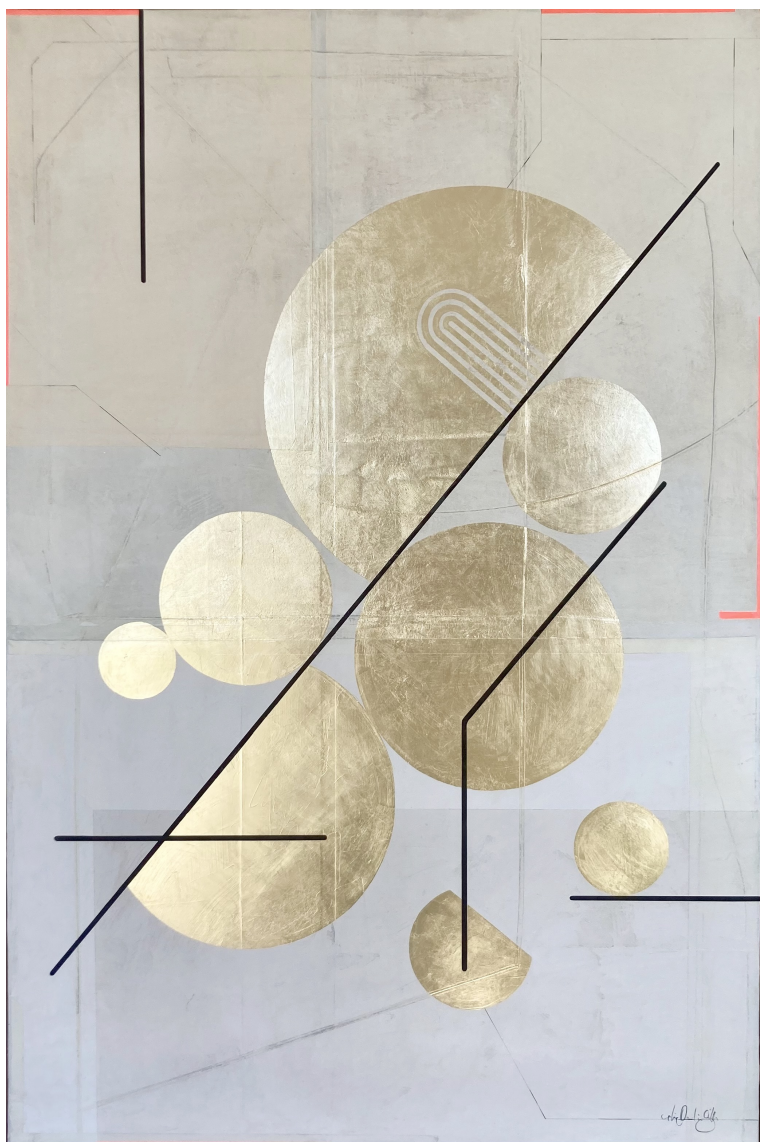

Scope I, 2026

Oil, acrylic and gold on linen canvas, framed

58 x 38 in (146 x 97 cm)

Unique artwork

Signé

INV Nbr. oude_823

Exhibited Artworks

ELISE OUDIN GILLES

Scope II, 2026

Oil, acrylic and gold on linen canvas, framed

58 x 38 in (146 x 97 cm)

Unique artwork

Signé

INV Nbr. oude_824

Exhibited Artworks

ELISE OUDIN GILLES

Lull, 2026

Oil, acrylic and gold on linen canvas, framed

58 x 38 in (146 x 97 cm)

Unique artwork

Signé

INV Nbr. oude_828

Exhibited Artworks

ELISE OUDIN GILLES

Supreme, 2026

Oil, acrylic and gold on linen canvas, framed

58 x 38 in (146 x 97 cm)

Unique artwork

Signé

INV Nbr. oude_829

Exhibited Artworks

CATHERINE VANHULLEBUSCH