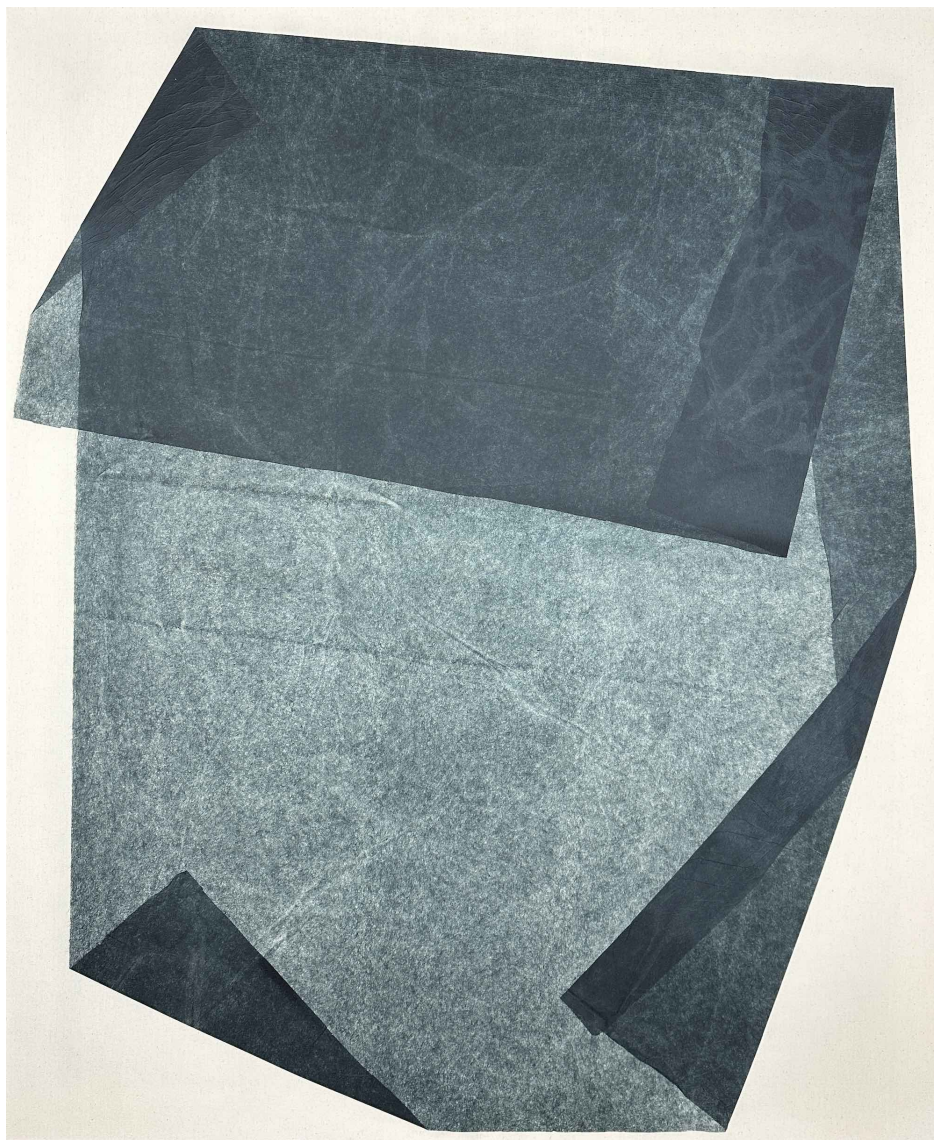

Supreme, 2026

Oil, acrylic and gold on linen canvas, framed

58 x 38 in (146 x 97 cm)

Unique artwork

Signé

INV Nbr. oude_829

Exhibited Artworks

CATHERINE VANHULLEBUSCH