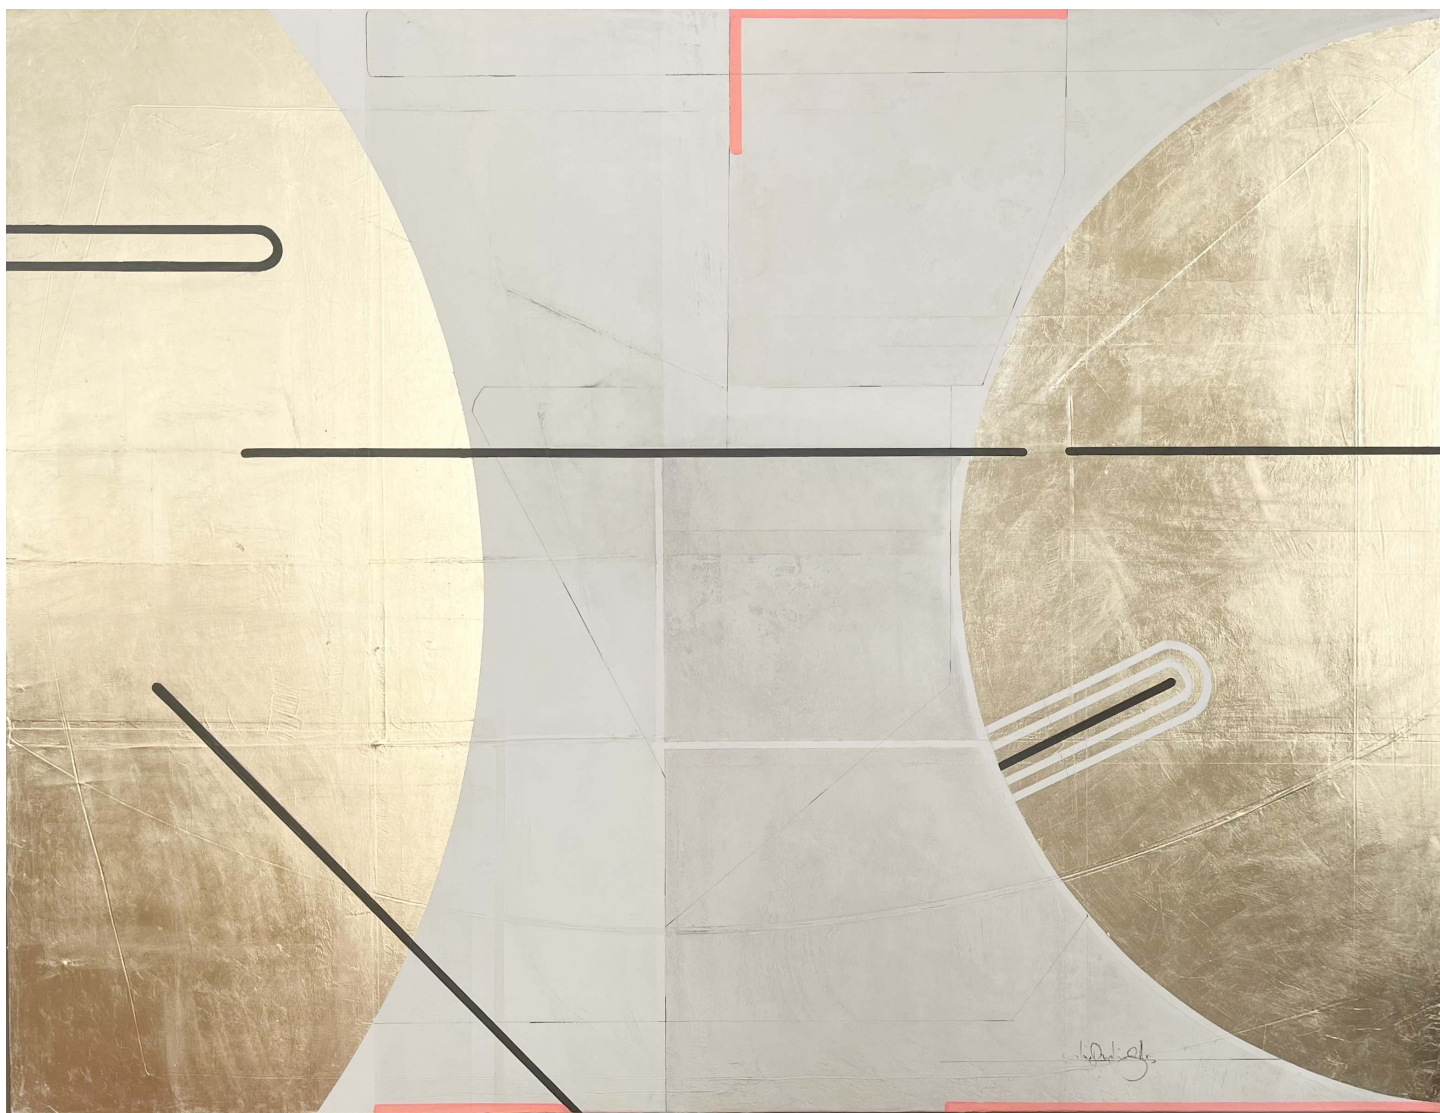

Exhibited Artworks

ELISE OUDIN GILLES

Tranquil, 2025

Oil, acrylic and gold on linen canvas, framed

46 x 35 in (116 x 89 cm)

Frame: 48 x 37 in

Unique artwork

Signé

INV Nbr. oude_811