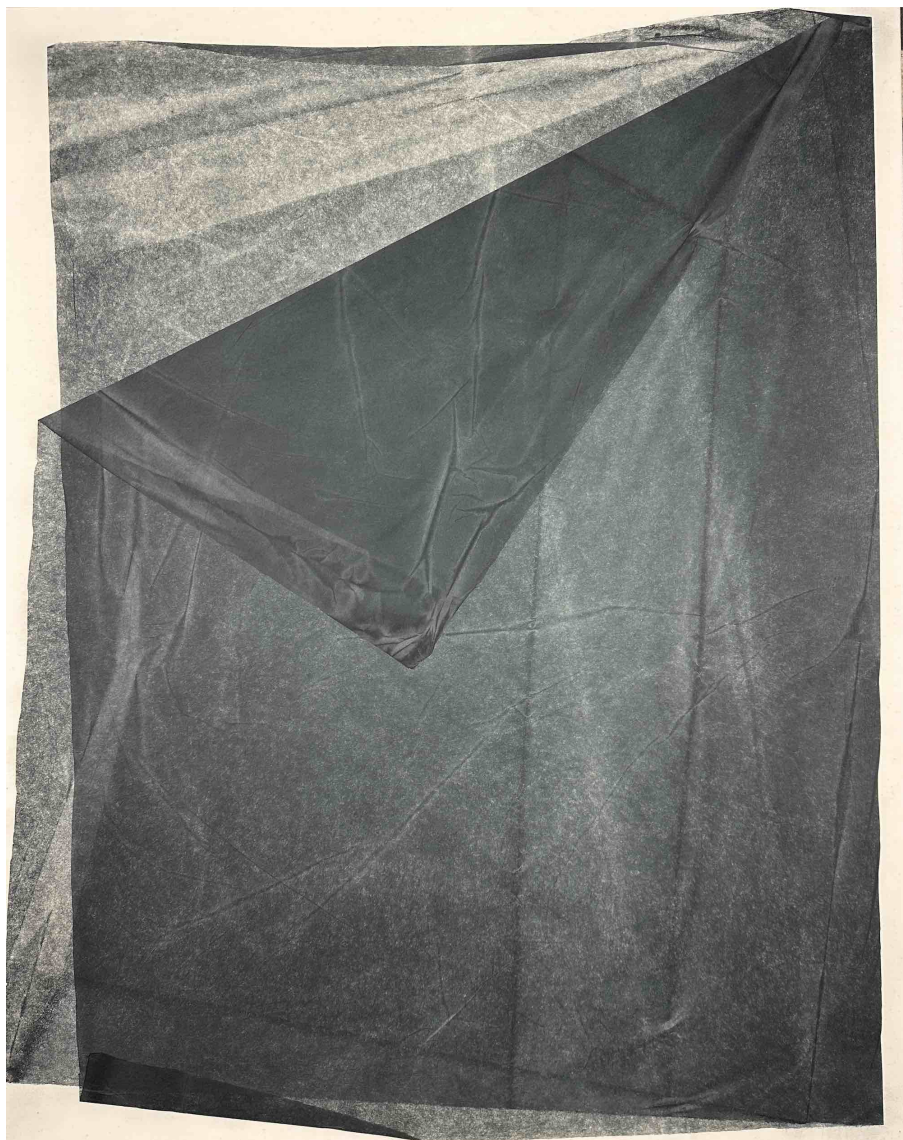

I'd decide faster if the options didn't dance, 2026

Mixed media on canvas, framed

47 x 39 in (120 x 100 cm)

Unique artwork

Signé

INV Nbr. vallc_037

Exhibited Artworks

CATHERINE VANHULLEBUSCH