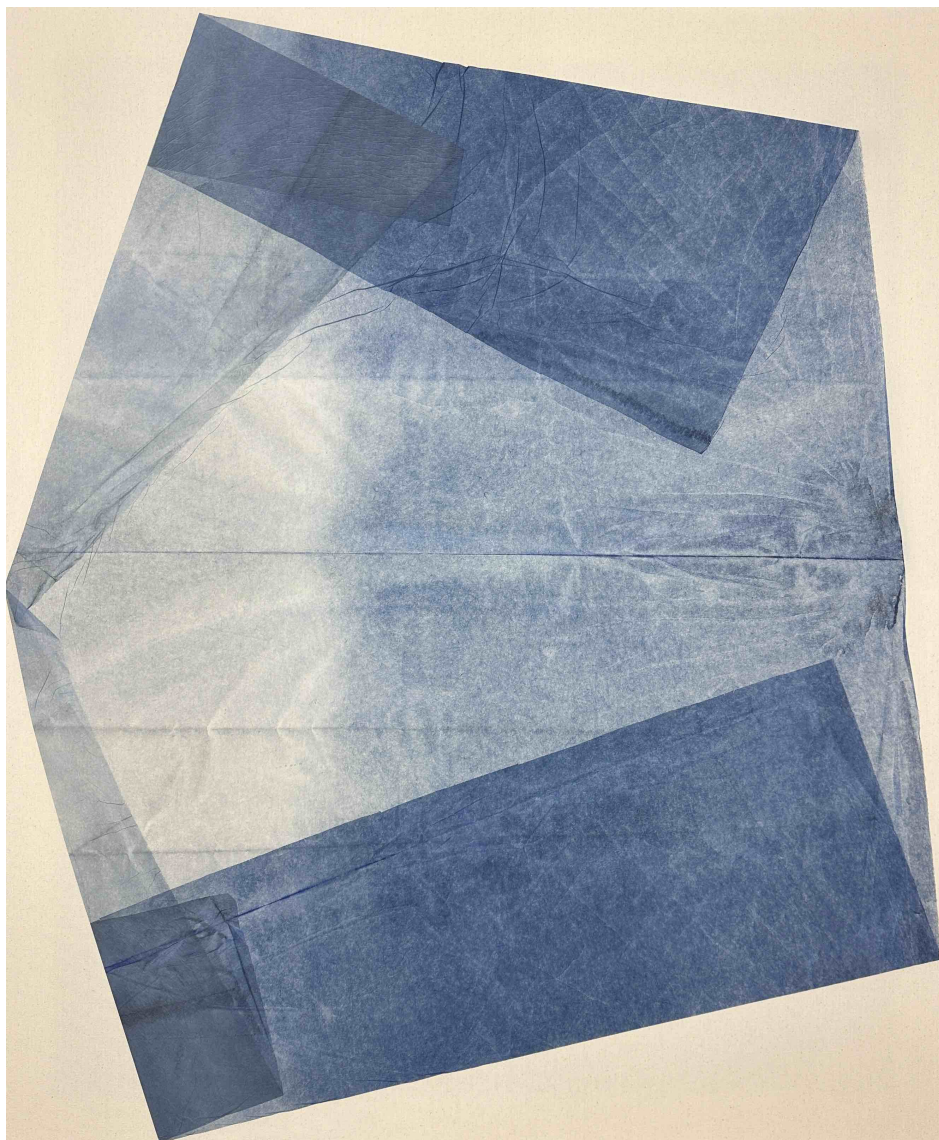

In love, 2025

Acrylic paint on paper. Wooden frame

48 x 32 in (120 x 80 cm)

Unique artwork

Signé et daté

INV Nbr. cals_722

Exhibited Artworks

CATHERINE VANHULLEBUSCH