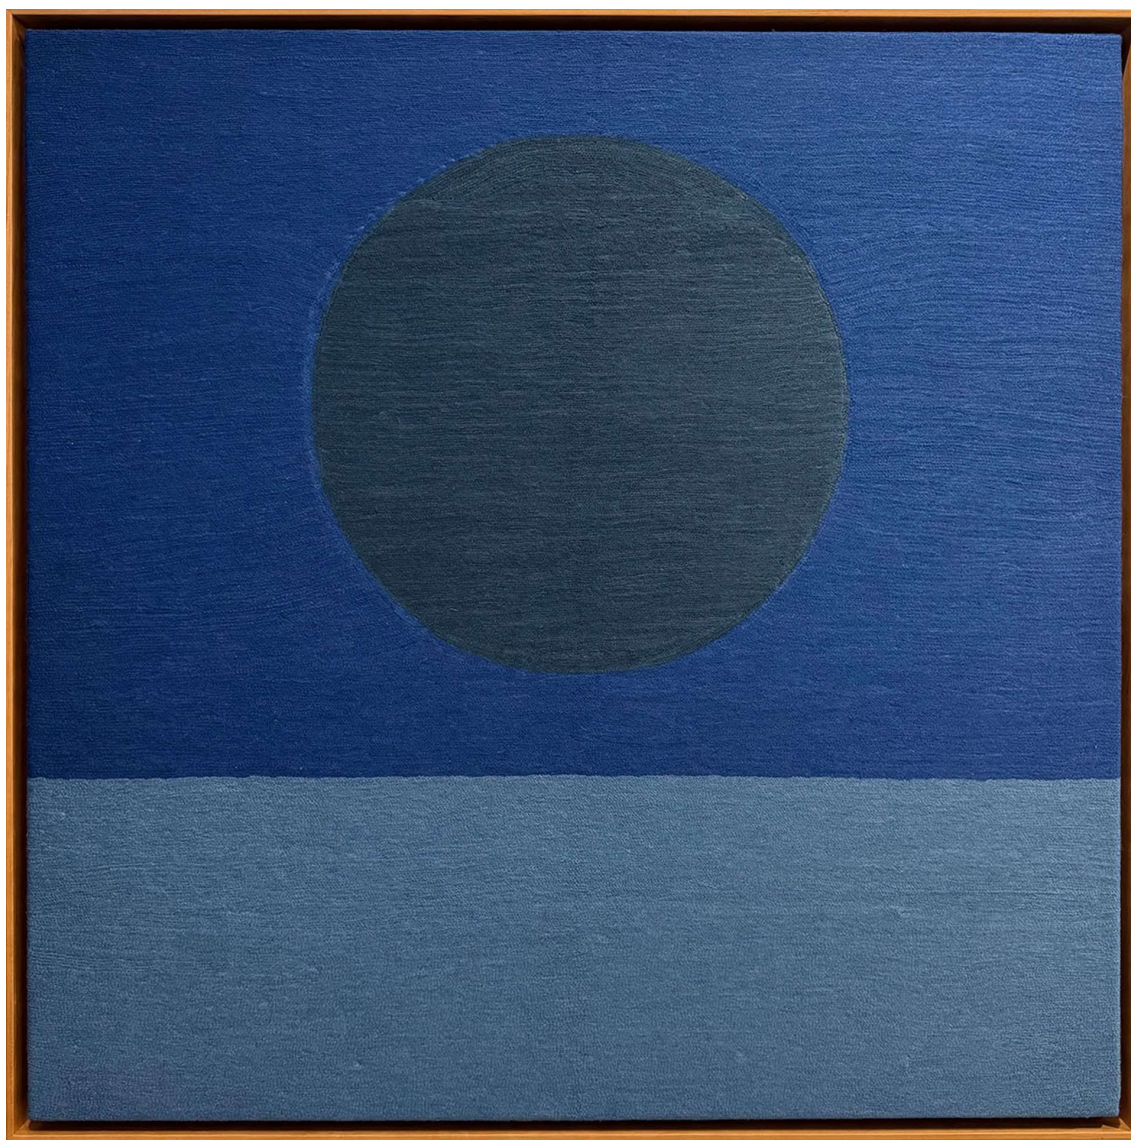

Exhibited Artworks

PARVAZE & MAYER

Blue Mirage, 2026

Mini série

Handstitched Wool, wooden frame

41 x 41 in (105 x 105 cm)

Frame: 42 x 42 in

Unique artwork

INV Nbr. parv_018