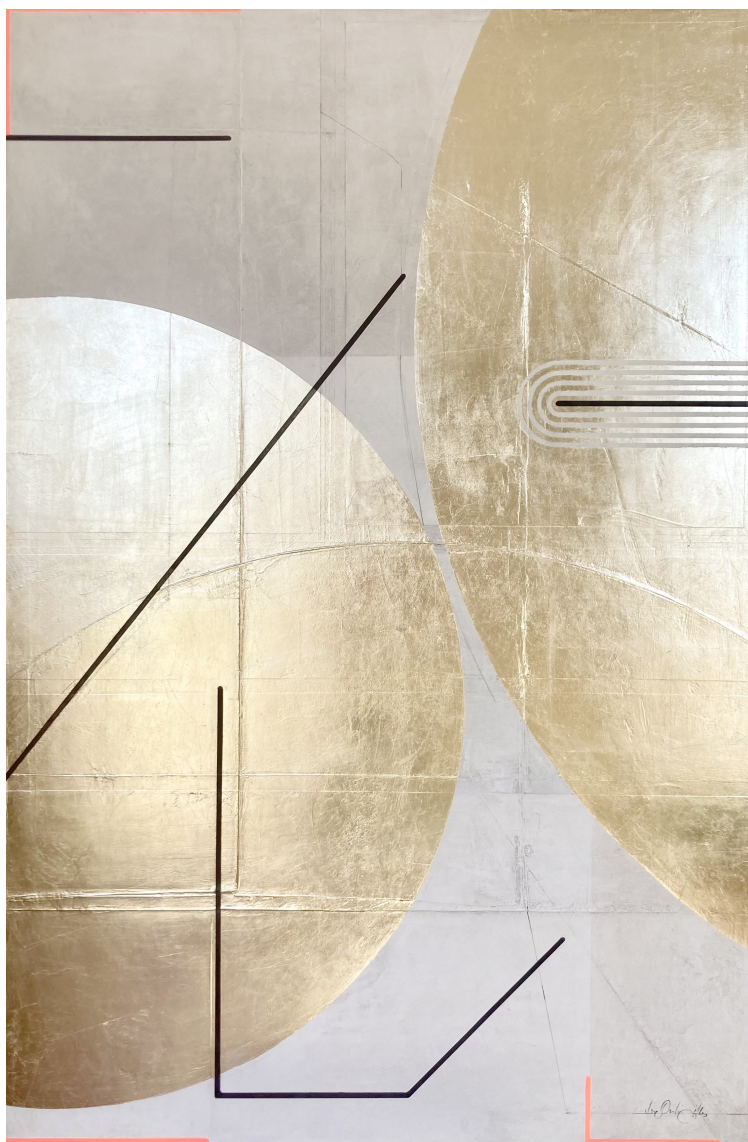

Scope I, 2026

Oil, acrylic and gold on linen canvas, framed

58 x 38 in (146 x 97 cm)

Unique artwork

Signé

INV Nbr. oude_823

Exhibited Artworks

ELISE OUDIN GILLES

Scope II, 2026

Oil, acrylic and gold on linen canvas, framed

58 x 38 in (146 x 97 cm)

Unique artwork

Signé

INV Nbr. oude_824

Exhibited Artworks

ELISE OUDIN GILLES