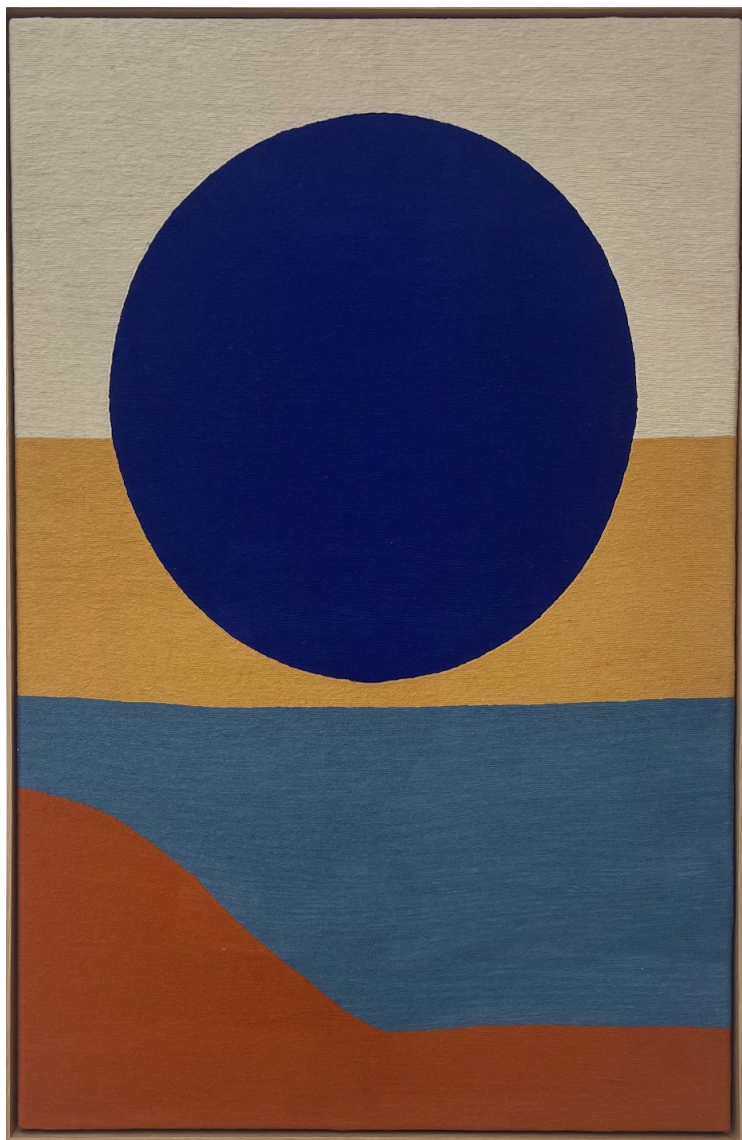

MOD 25, 2026

Giclée print intervened with Acrylic Paint on Fine Art Paper, wooden frame

58 x 56 in (148 x 142 cm)

Exemplaire N° 50/50

Signé

INV Nbr. masL116

Exhibited Artworks

PARVAZE & MAYER