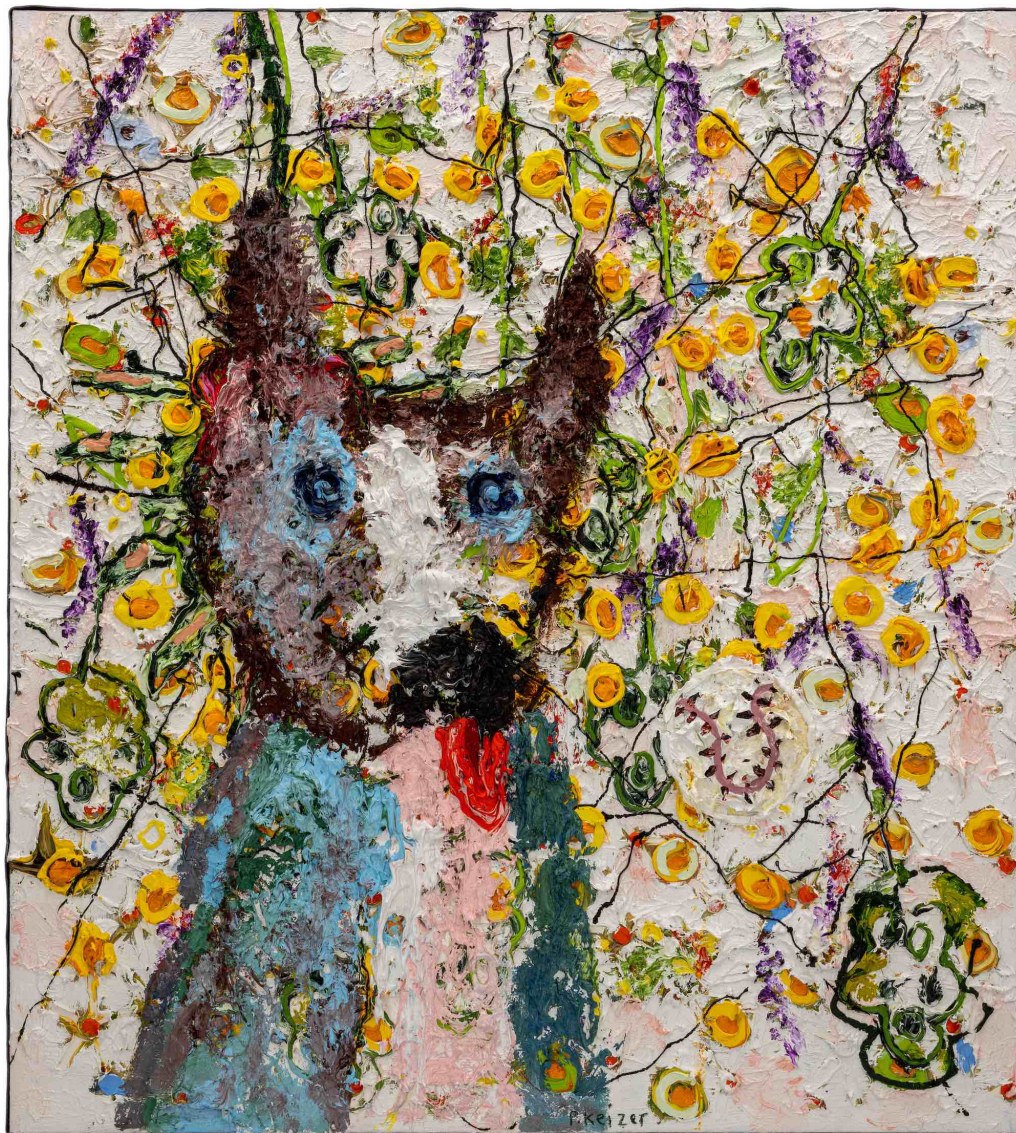

Oil, acrylic and gold on linen canvas, framed

46 x 35 in (116 x 89 cm)

Frame: 48 x 37 in

Unique artwork

Signé

INV Nbr. oude_811

Exhibited Artworks

COOPER SEYKENS

Charro Santiago, 2024

Photography, fine art archival pigment print, black wooden frame

47 x 37 in (120 x 96 cm)

Frame: 49 x 39 in

Edition of 8 ex

Signé

INV Nbr. seyc_014

Exhibited Artworks

PETER KEIZER

Walk around the block, 2026

Oil on canvas

49 x 44 in (124 x 112 cm)

Unique artwork

Signé

INV Nbr. keip_637

Exhibited Artworks