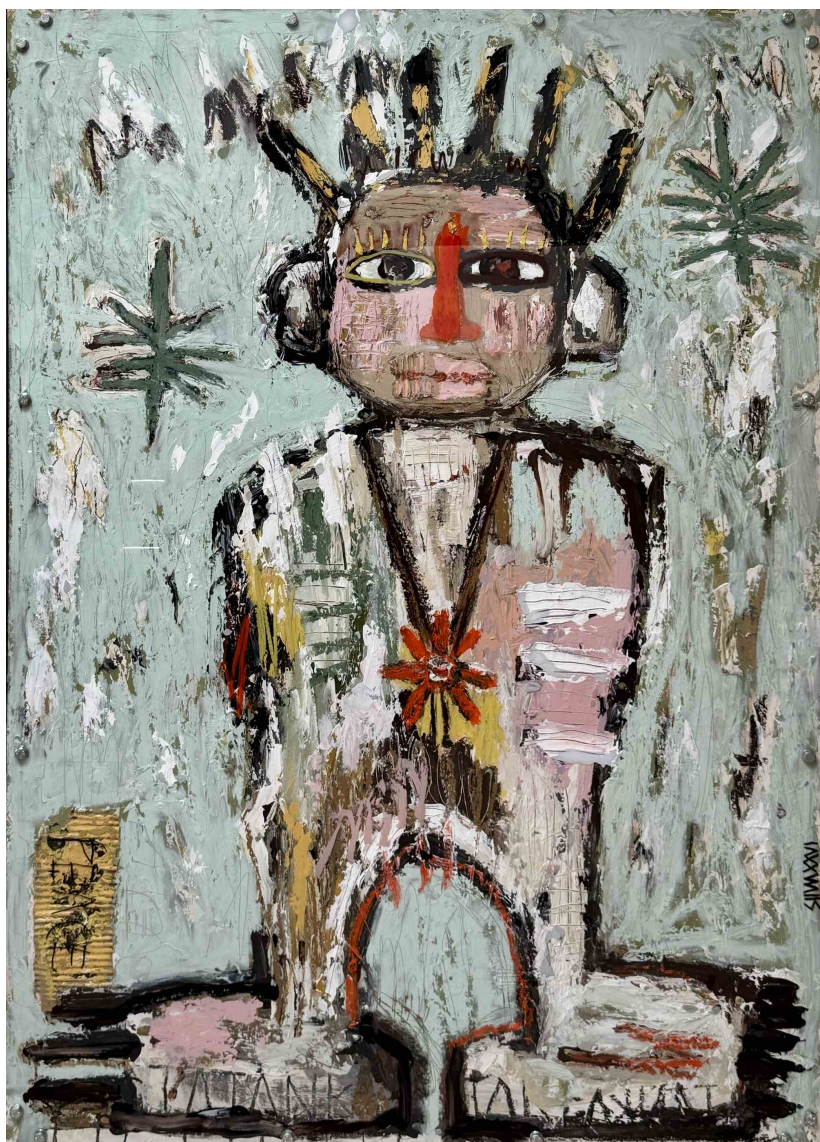

Exhibited Artworks

SILVIA CALMEJANE

Peace, 2026

Mixed media on canvas. Wooden frame

55 x 39 in (140 x 100 cm)

Unique artwork

Signé

INV Nbr. cals_736