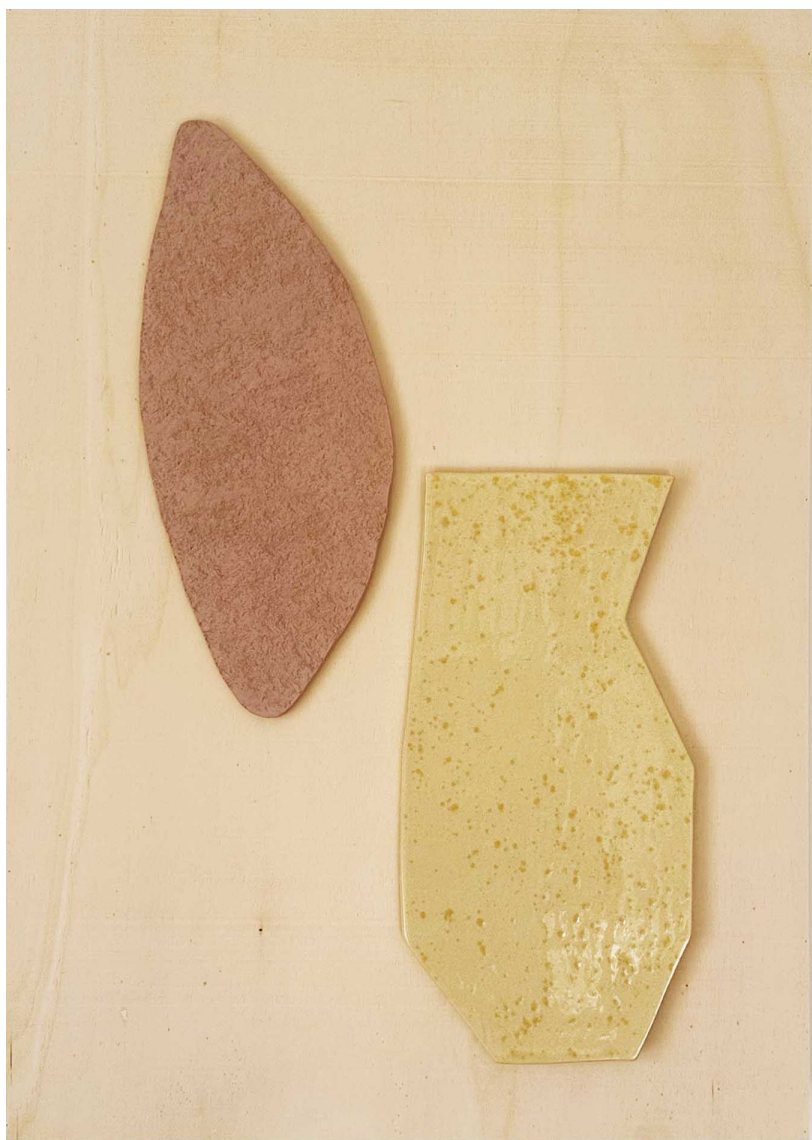

Varnish, Pigments and photography on wood

49 x 39 in (125 x 100 cm)

Frame: 51 x 40 in

Unique artwork

Signé

INV Nbr. buze_1767

Exhibited Artworks

CATARINA CARREIRAS