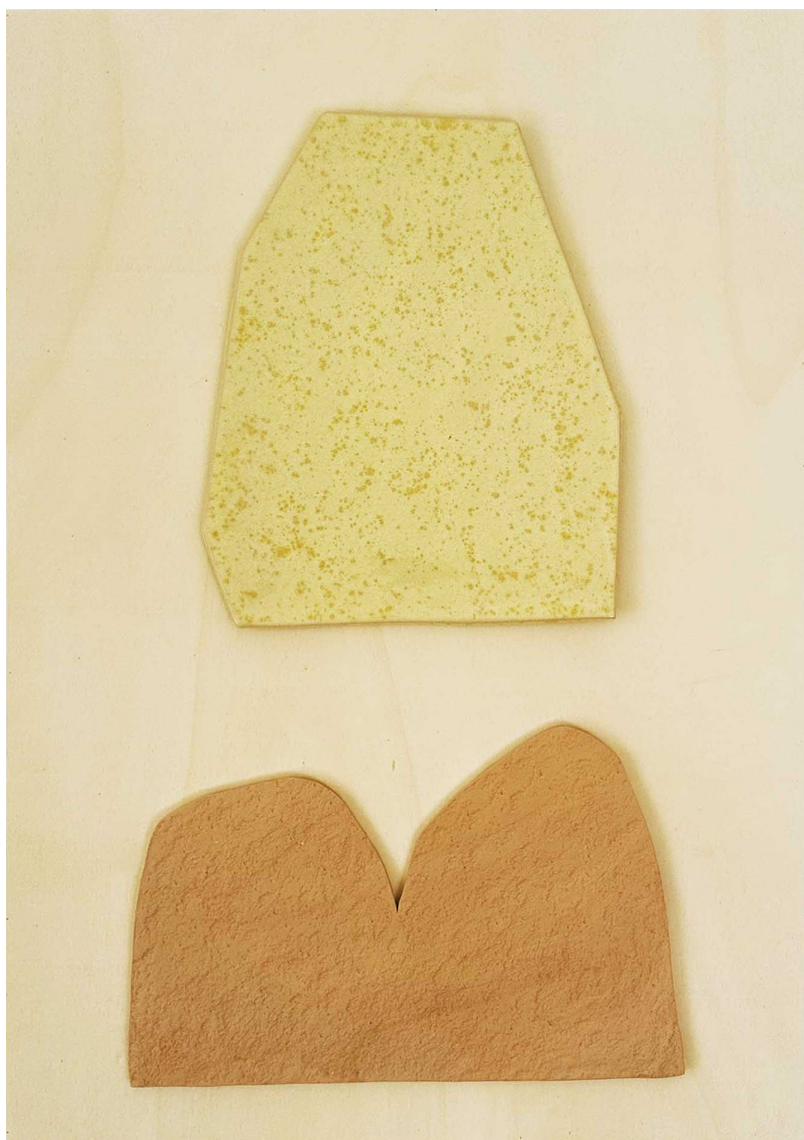

Silos 4, 2026

Wood and ceramic

27 x 20 in (70 x 50 cm)

Unique artwork

Signé

INV Nbr. carc_012

Exhibited Artworks

CATARINA CARREIRAS