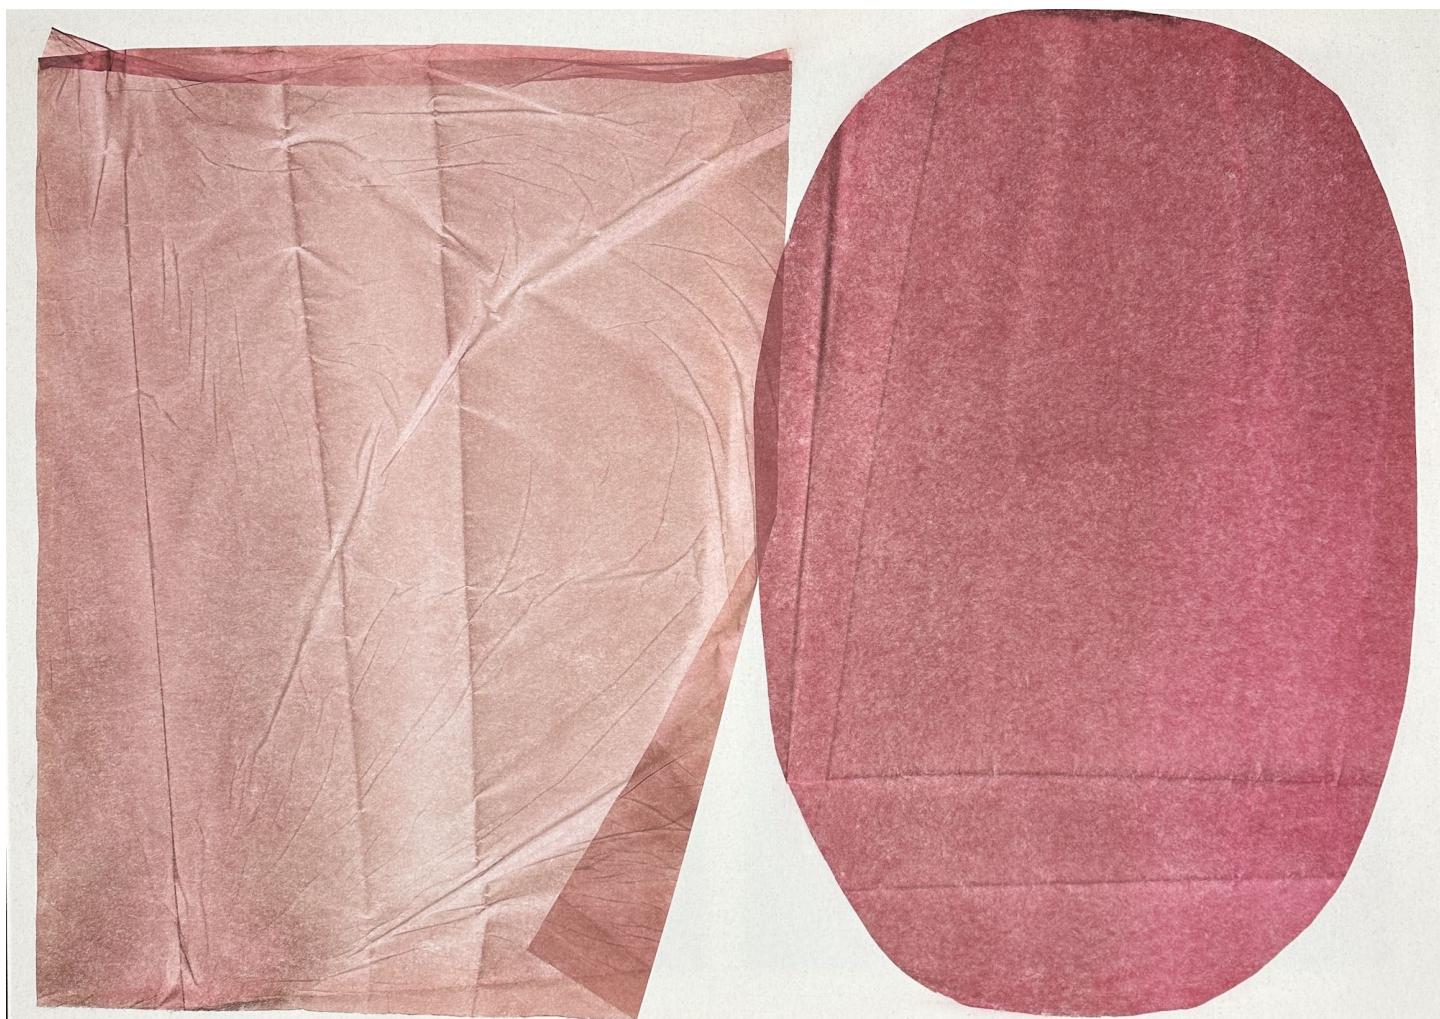

Mixed media on canvas, framed

47 x 39 in (120 x 100 cm)

Unique artwork

Signé

INV Nbr. vallc_003

Exhibited Artworks

CATHERINE VANHULLEBUSCH

I'd follow my thoughts if they walked in a line, 2026