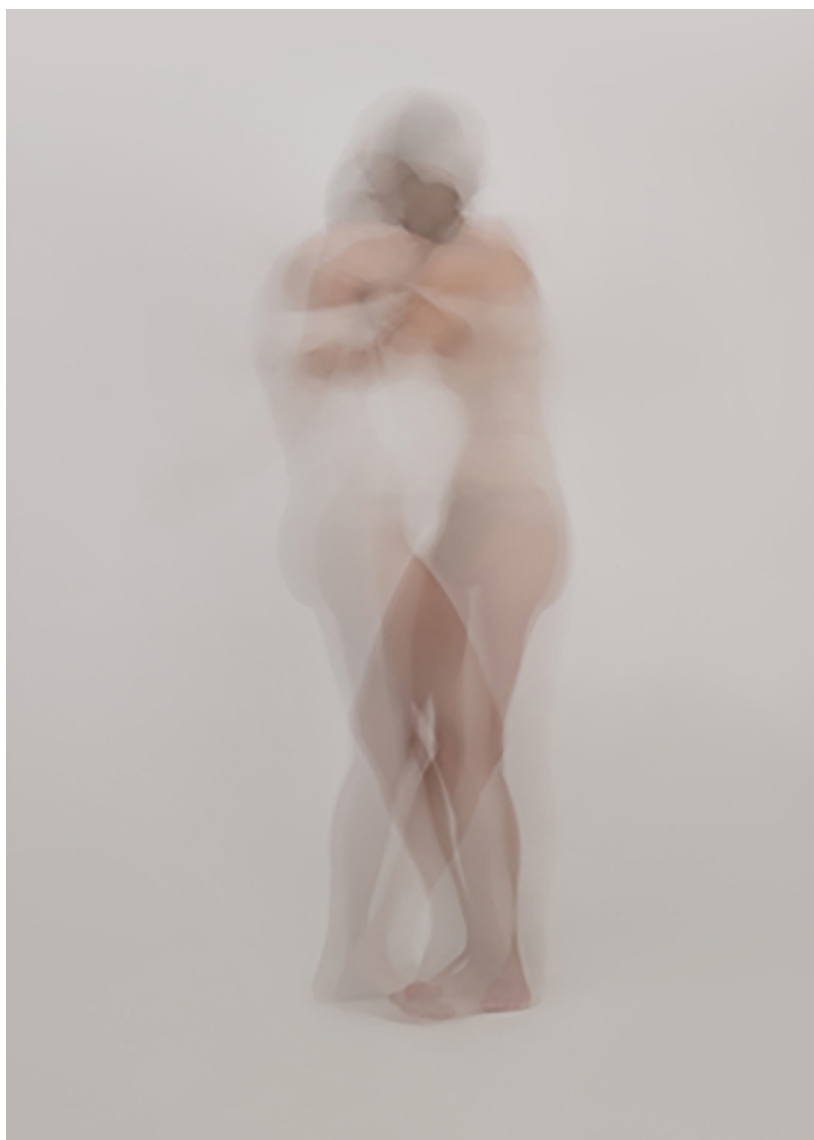

Exhibited Artworks

ANA D. & NOORA K.

Double Je, 2021

Lenticular print, framed
47 x 35 in (120 x 90 cm)

Frame: 48 x 36 in

Edition of 8 ex + 2 EA

Signé et numéroté

INV Nbr. anad_002B