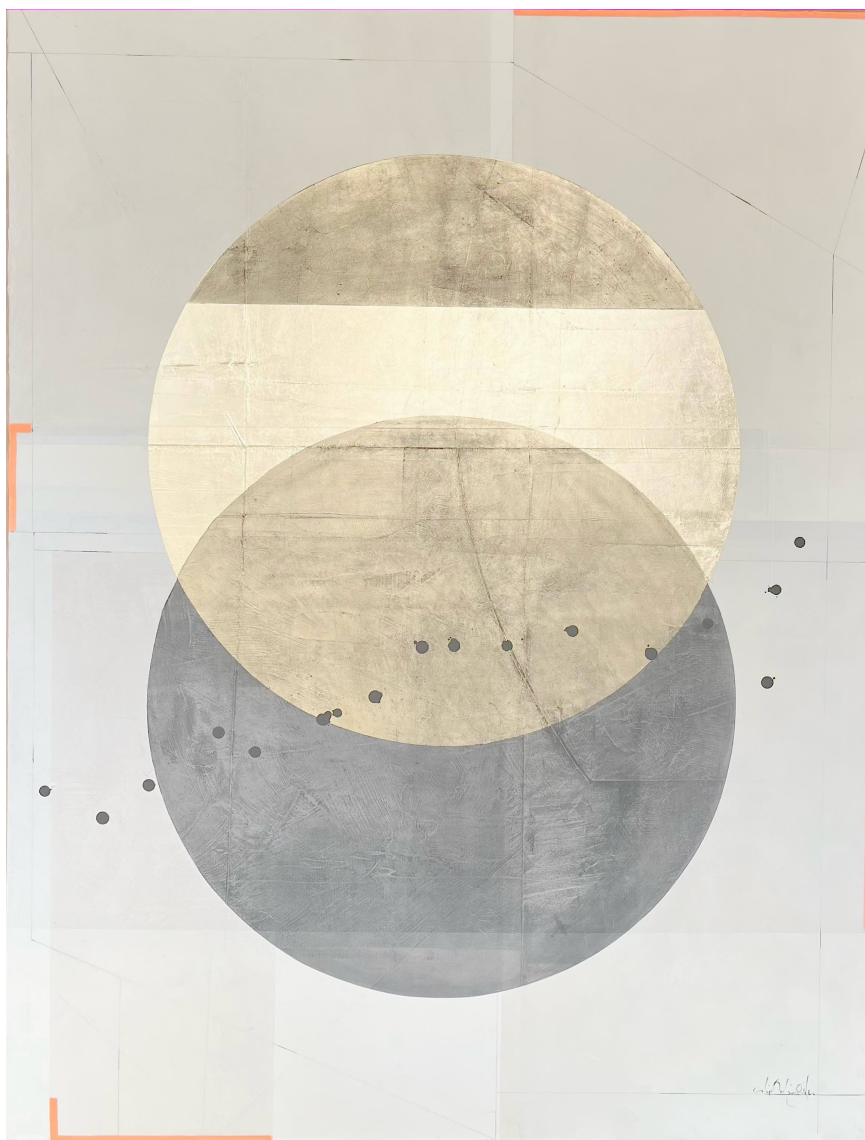

Exhibited Artworks

ANTOINE GAUSSIN

Infinity, 2018

Photo printed on rag paper, laminated on anodised aluminium - (2 other formats available: 35.4 x 75 in / 39 x 85 in)

27.5 x 67 in (70 x 170 cm)

Edition of 10 ex + 2 EA

INV Nbr. terrb_005

Exhibited Artworks

COOPER SEYKENS

Escaramuza Toluca, 2025

Photography, fine art archival pigment print, black wooden frame

59 x 47 in (150 x 120 cm)

Frame: 61 x 49 in

Edition of 5 ex

Signé

INV Nbr. seyc_005

Exhibited Artworks

ELISE OUDIN GILLES

Nuanced, 2025

Oil, acrylic and gold on linen canvas, framed

46 x 35 in (116 x 89 cm)

Frame: 48 x 37 in