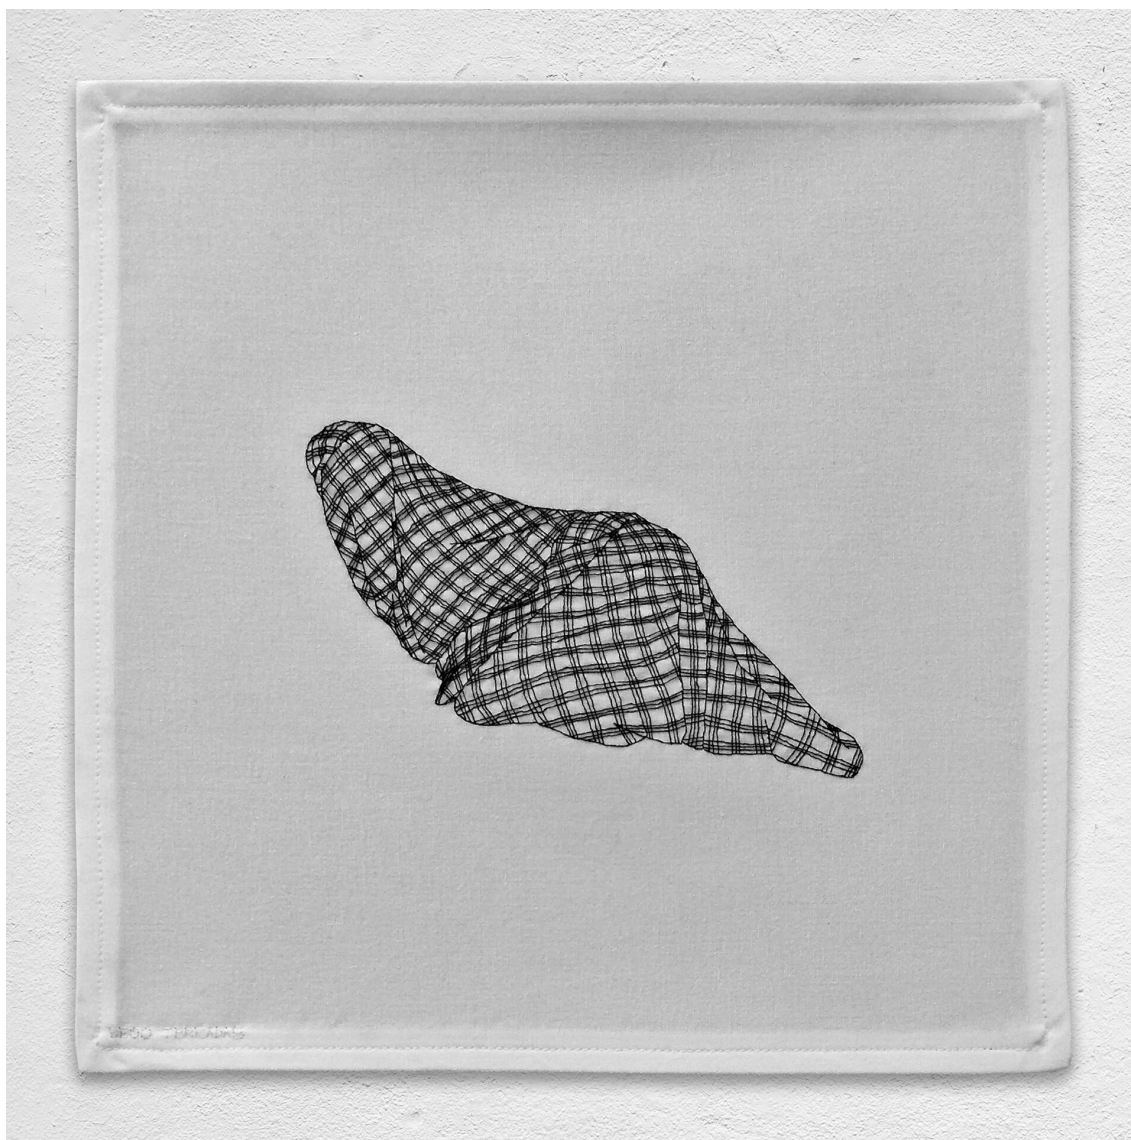

Exhibited Artworks

BEGOÑA TERRADAS

Estoy hecha un Cristo 16, 2025

Hand embroidery, framed

11 x 11 in (30 x 30 cm)

Unique artwork

Signé

INV Nbr. terrb_008