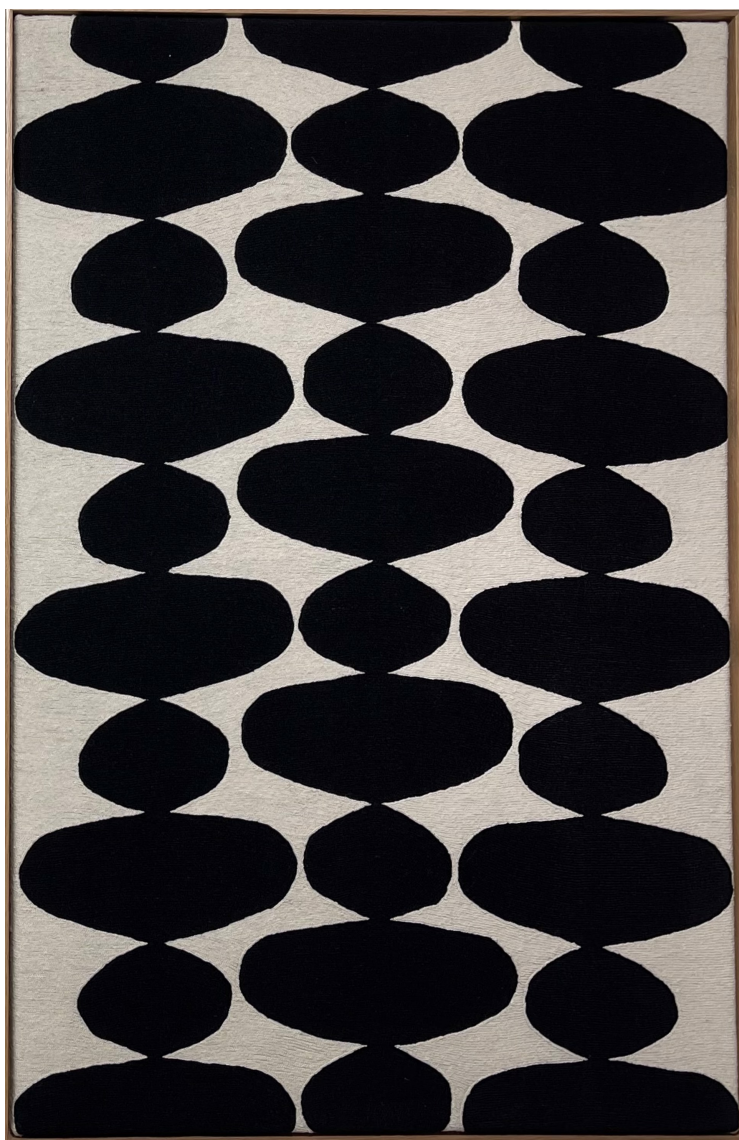

Exhibited Artworks

PARVAZE & MAYER

Cellulas II Black, 2026

Mini série

Handstitched Wool, wooden frame

55 x 38 in (141 x 95 cm)

Frame: 56 x 39 in

Unique artwork

INV Nbr. parv_032