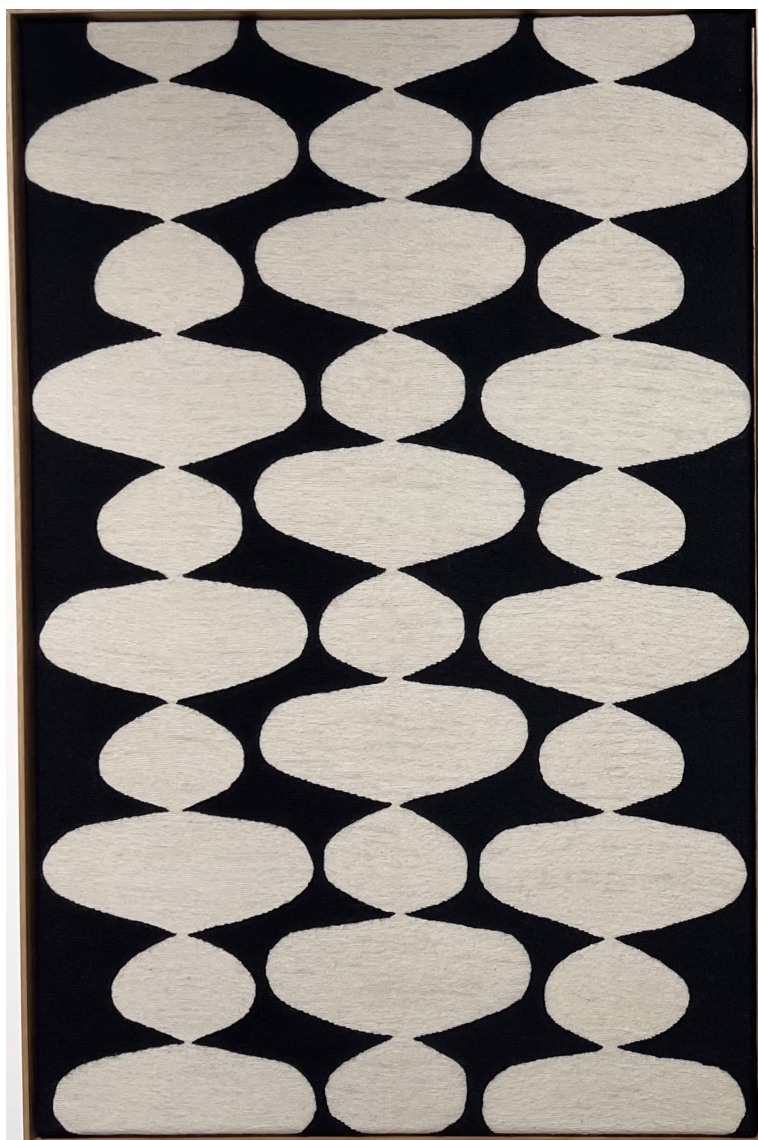

Exhibited Artworks

PARVAZE & MAYER

Cellulas I Black, 2026

Mini série

Handstitched Wool, wooden frame

55 x 38 in (141 x 95 cm)

Frame: 56 x 39 in

Unique artwork

INV Nbr. parv_031