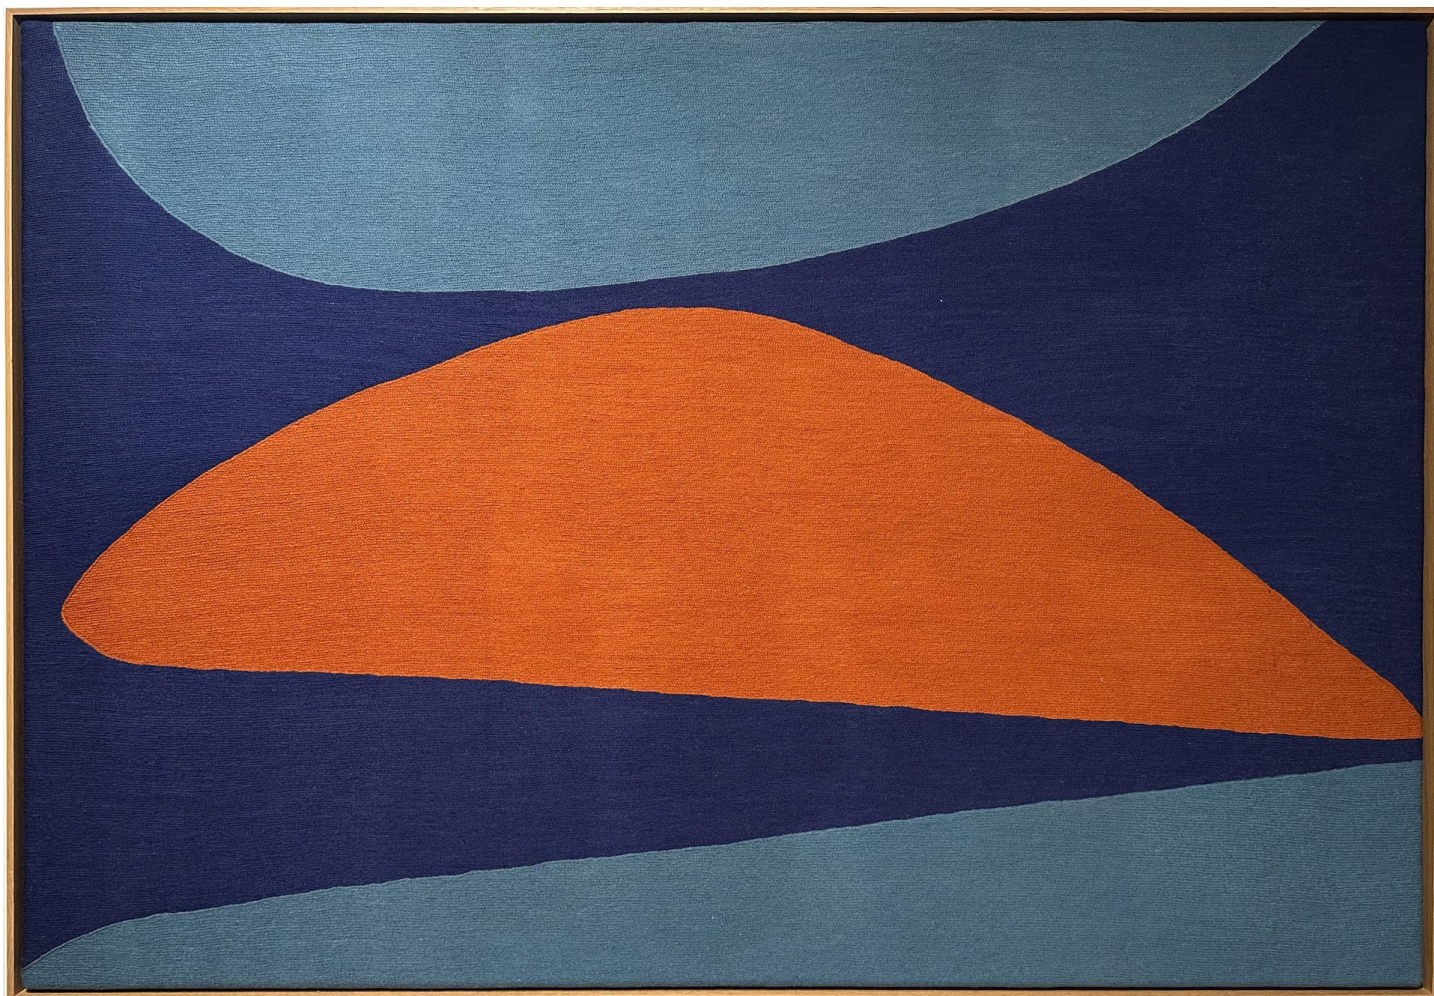

Exhibited Artworks

PARVAZE & MAYER

Bloc, 2026

Mini série

Handstitched Wool, wooden frame

42 x 62 in (108 x 158 cm)

Frame: 44 x 63 in

Unique artwork

INV Nbr. parv_030