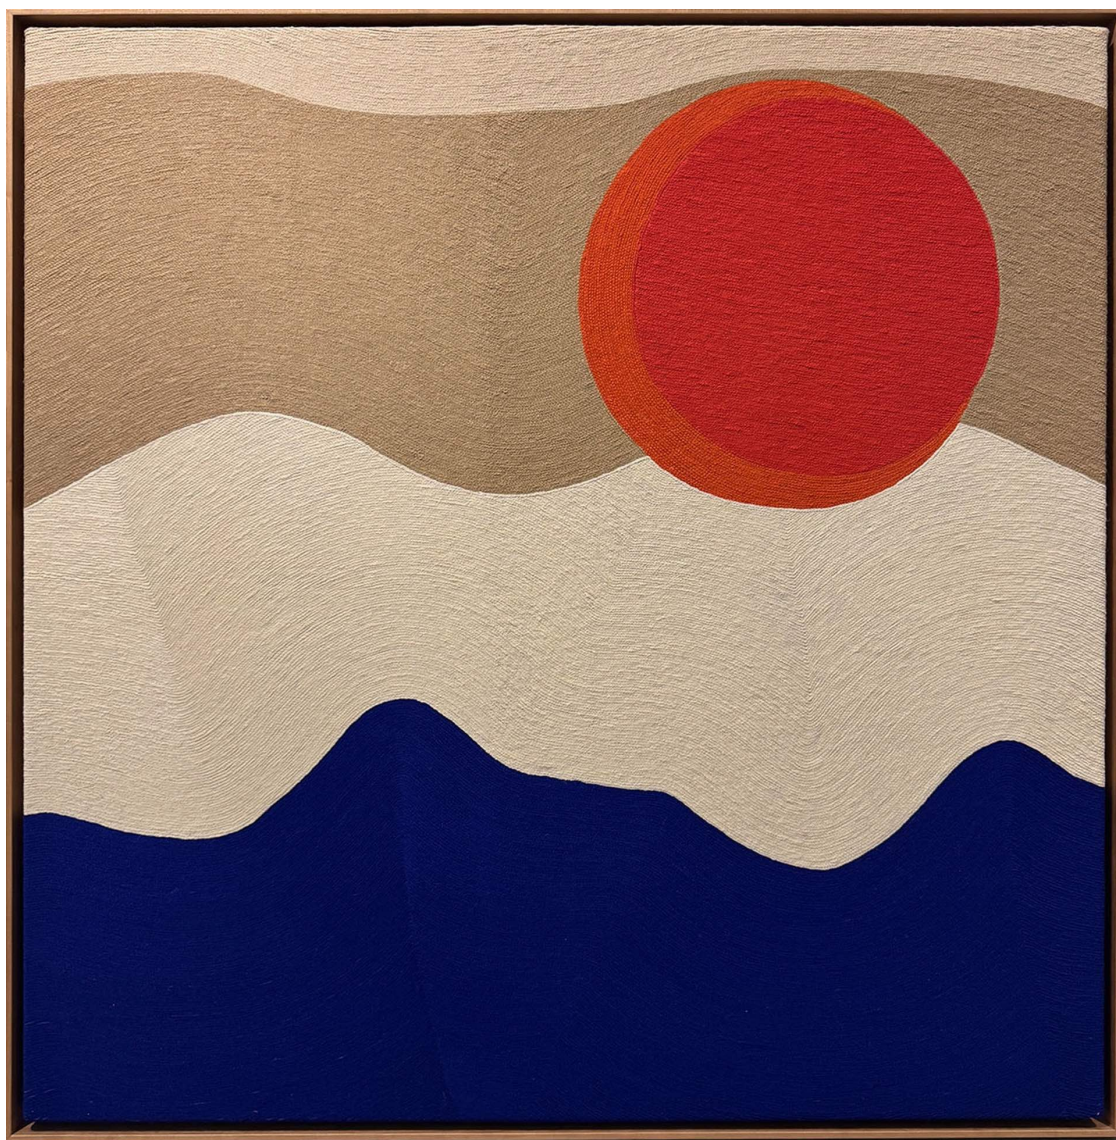

Exhibited Artworks

PARVAZE & MAYER

Thai sun, 2025

Mini série

Handstitched Wool

45 x 43 in (118 x 116 cm)

Frame: 48 x 47 in

Unique artwork

INV Nbr. parv_014F