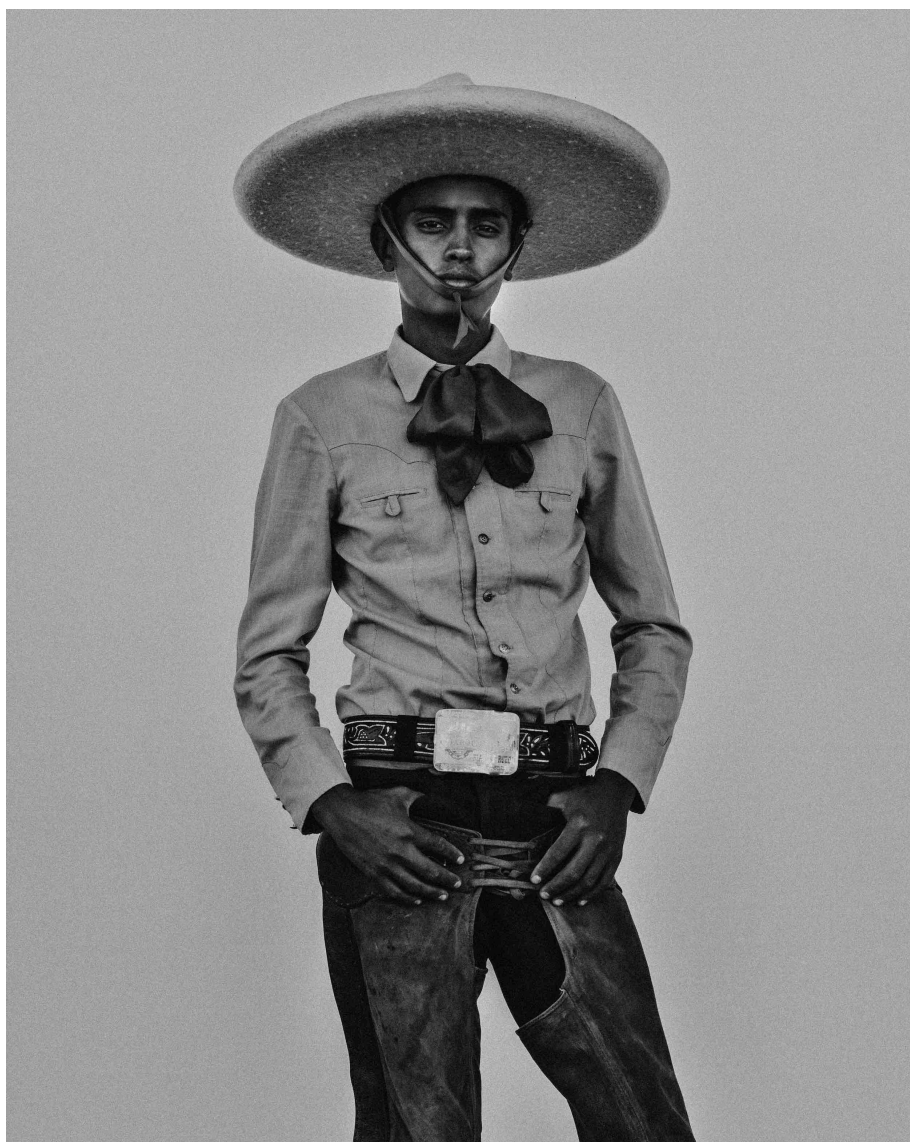

Lenticular print, framed
47 x 35 in (120 x 90 cm)

Frame: 48 x 36 in

Edition of 8 ex + 2 EA

Signé et numéroté

INV Nbr. anad_010B

Exhibited Artworks

COOPER SEYKENS

Charro Santiago, 2024