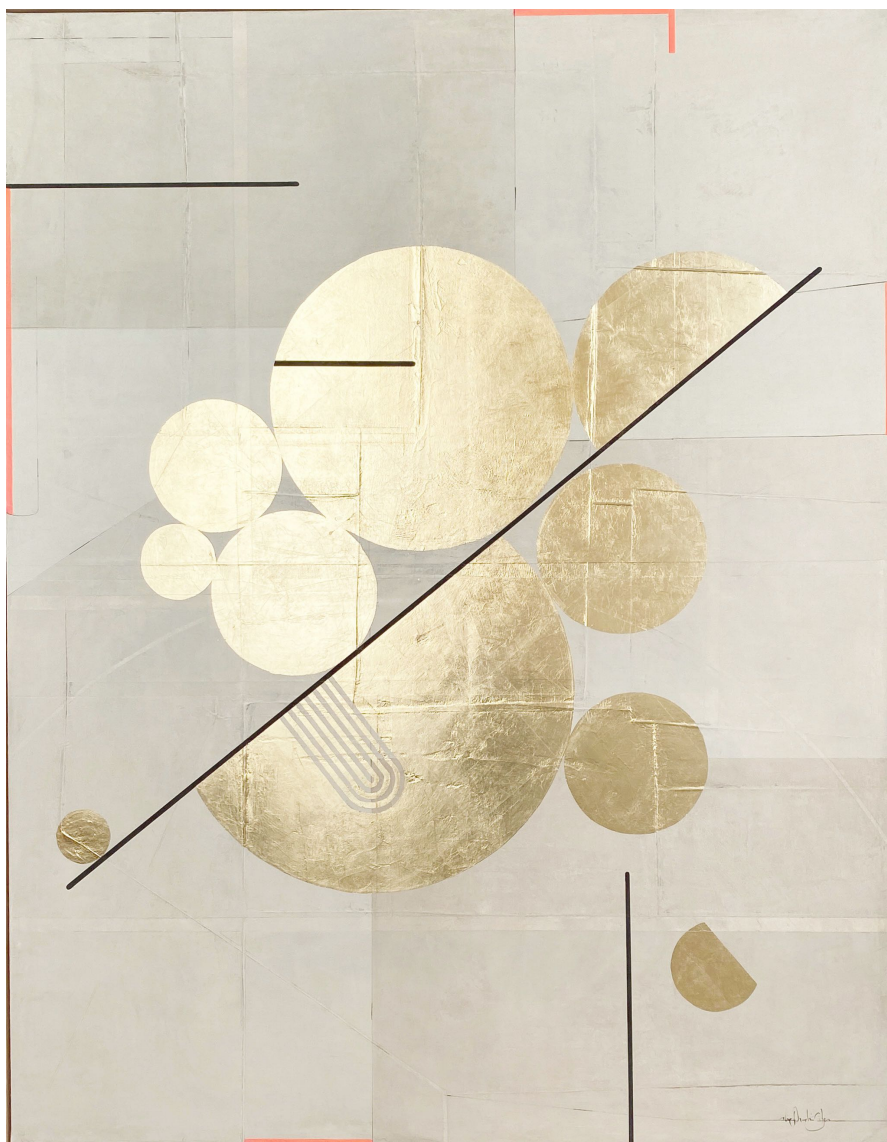

AGNÈS DOOLAG

Joshua 2, 2025

Photography, fine art archival pigment print, black wooden frame

Frame: 47 x 37 in

Edition of 8 ex

Signé

INV Nbr. dooa_007

Exhibited Artworks