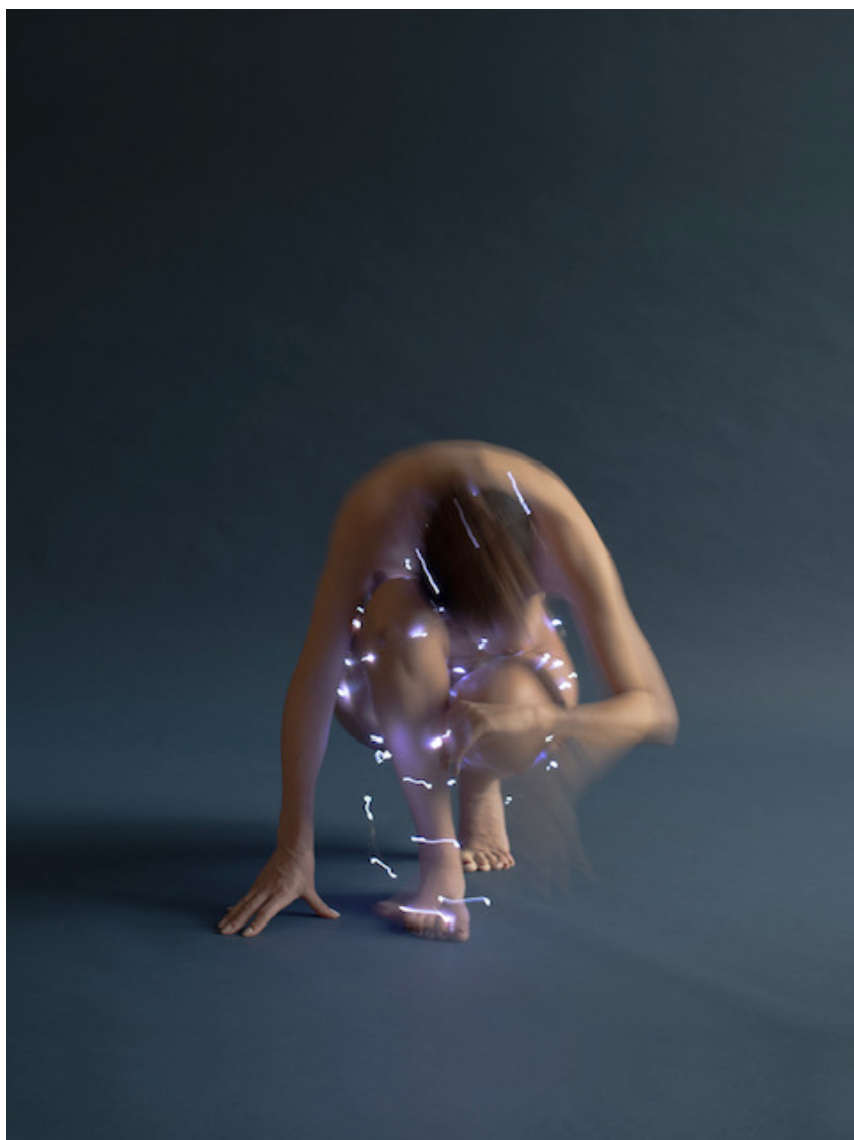

Exhibited Artworks

ANA D. & NOORA K.

Aurora Indigo II, 2024

Lenticular print, framed
47 x 35 in (120 x 90 cm)

Frame: 48 x 36 in

Edition of 8 ex + 2 EA

Signé et numéroté

INV Nbr. anad_011