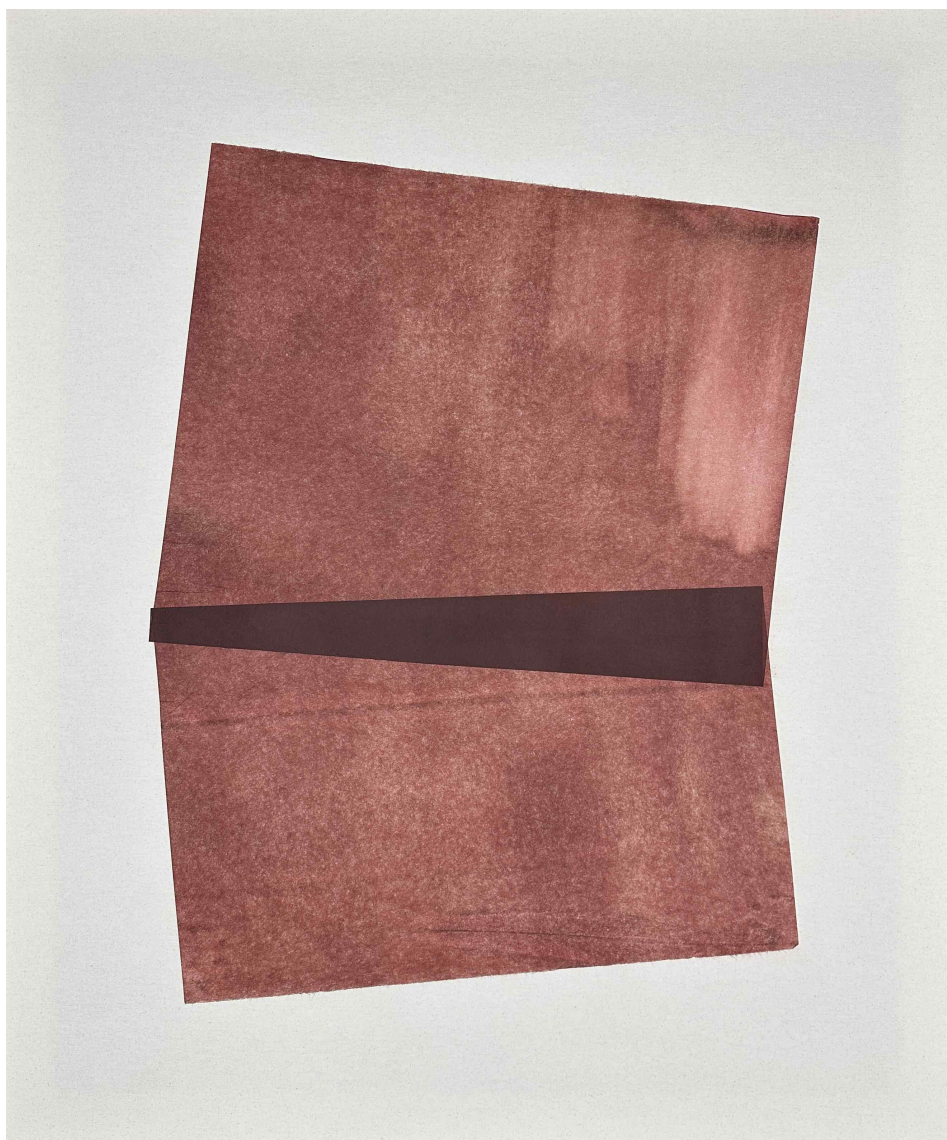

Exhibited Artworks

CATHERINE VANHULLEBUSCH

I'd get there faster if ideas didn't wander off, 2025

Mixed media on canvas, framed

47 x 39 in (120 x 100 cm)

Unique artwork

Signé

INV Nbr. vallc_003