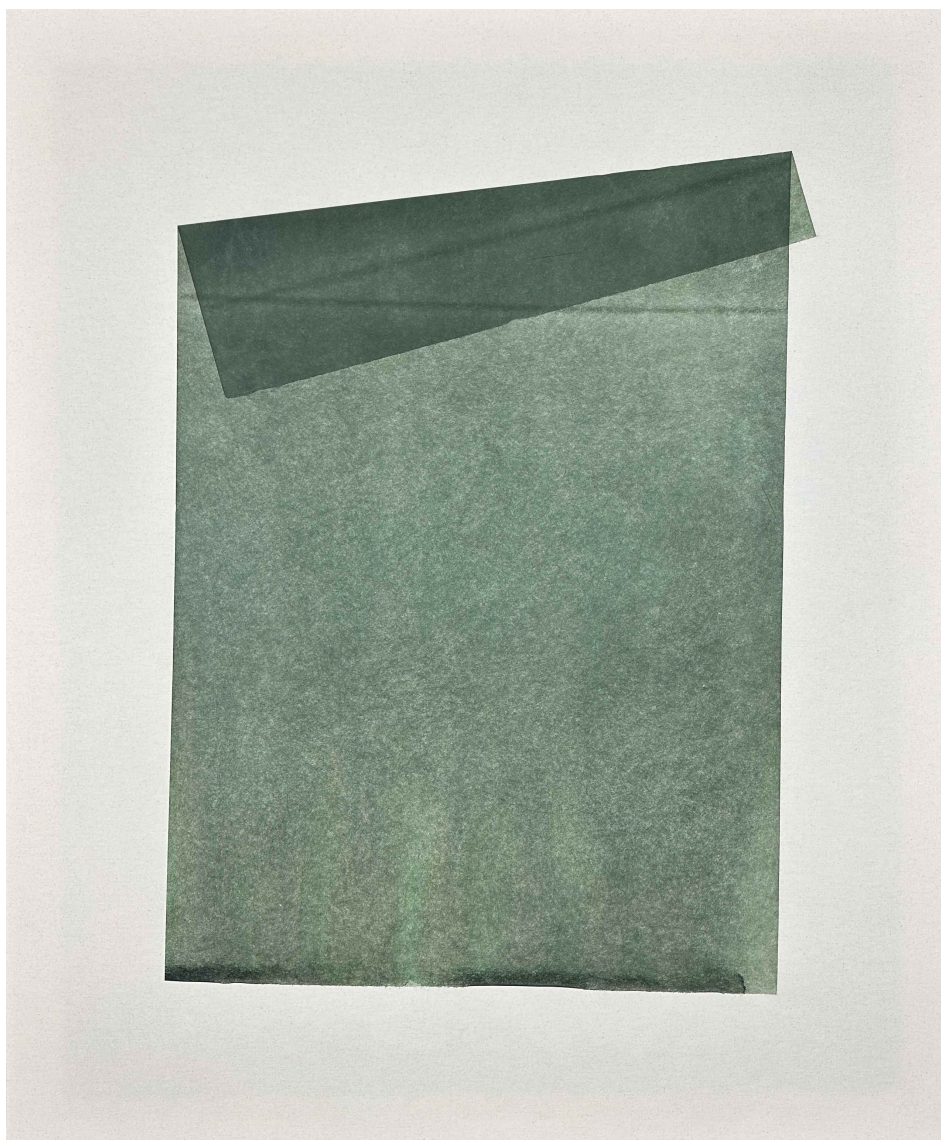

Exhibited Artworks

CATHERINE VANHULLEBUSCH

I'd know the answer if imagination didn't change the question, 2025

Mixed media on canvas, framed

47 x 39 in (120 x 100 cm)

Unique artwork

Signé

INV Nbr. vallc_004