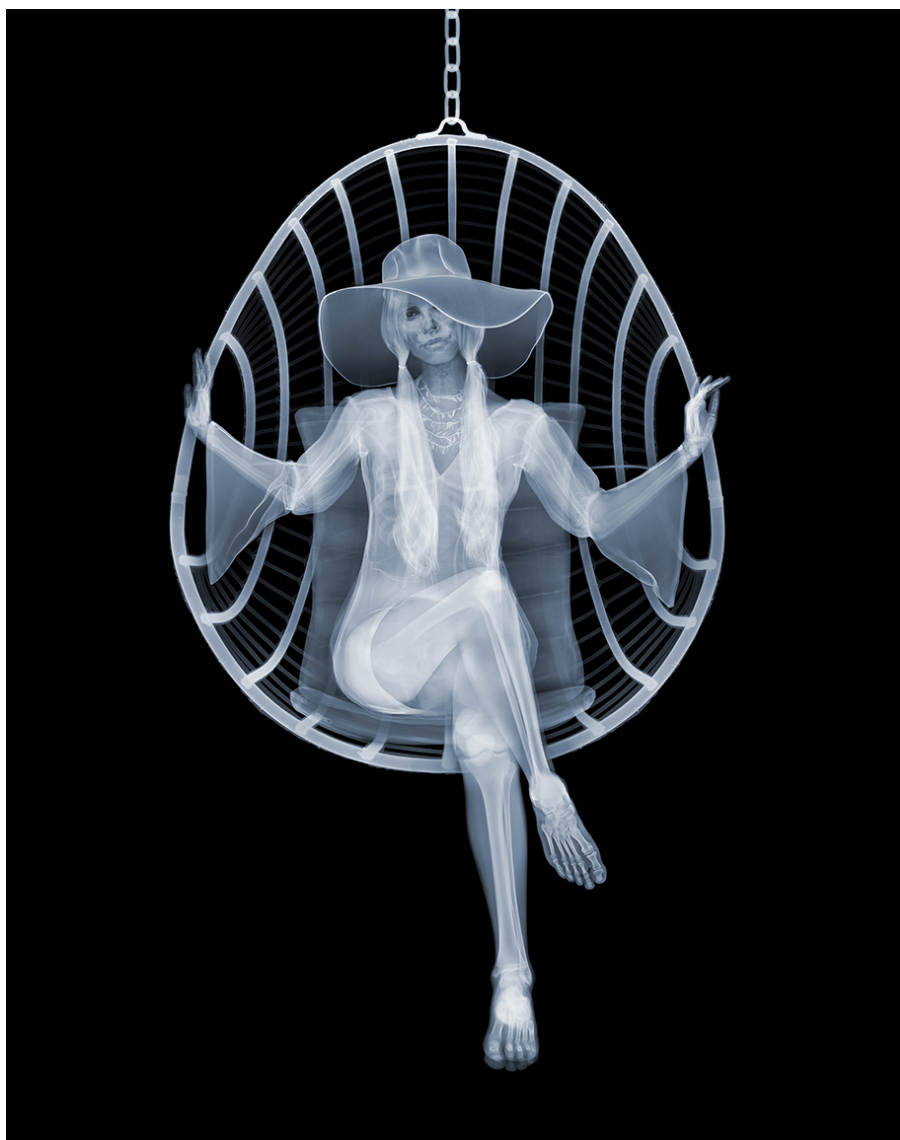

## Exhibited Artworks

## Exhibited Artworks

**JEFF ROBB**

*Nightfall 11*, 2019

3D Lenticular print, white wooden frame

47 x 35 in (120 x 89 cm)

Edition of 12 ex

Signé

INV Nbr. jefr\_020

## Exhibited Artworks

**NICK VEASEY**

*Boho Chic*, 2021

X-ray photograph, diasec

50 x 40 in (127 x 102 cm)

Edition of 15 ex

Signé et numéroté

INV Nbr. Veau\_028