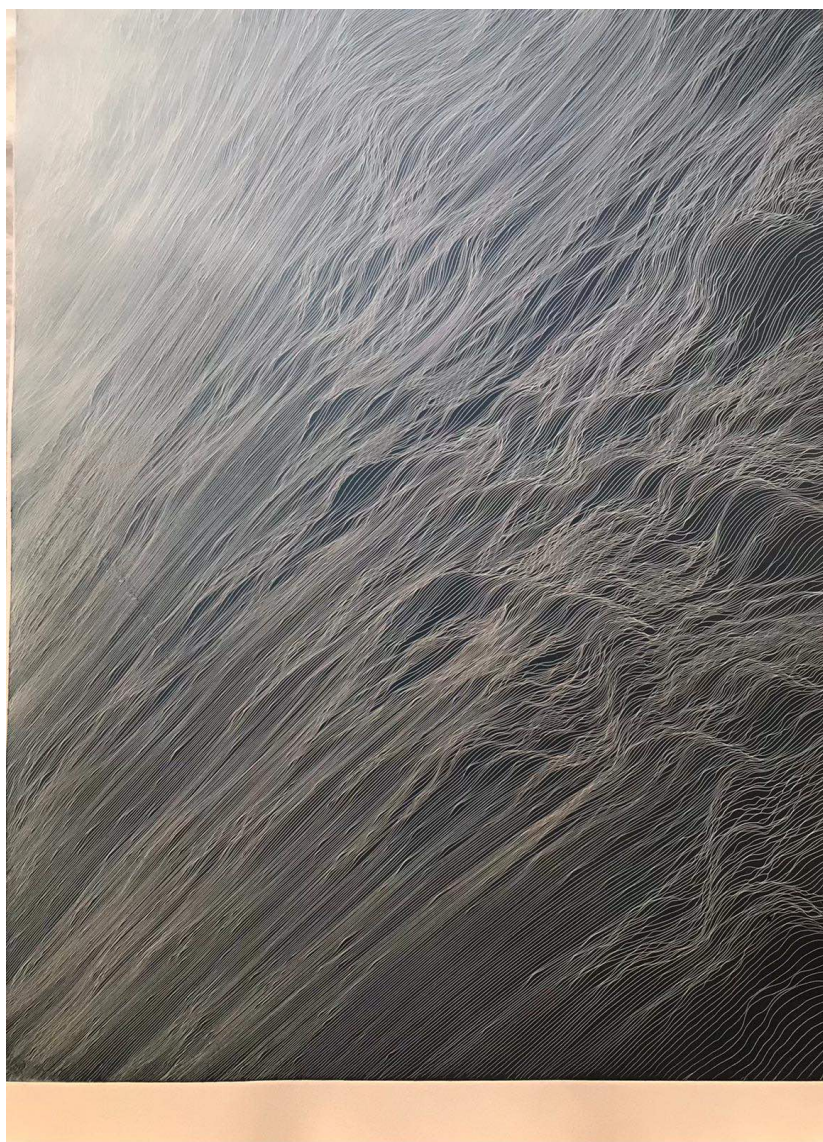

Exhibited Artworks

JUAN ESCUDERO

Waterfall, 2024

Etching on paper, framed

29 x 20 in (78 x 58 cm)

Frame: 32 x 24 in

Edition of 30 ex

Signé