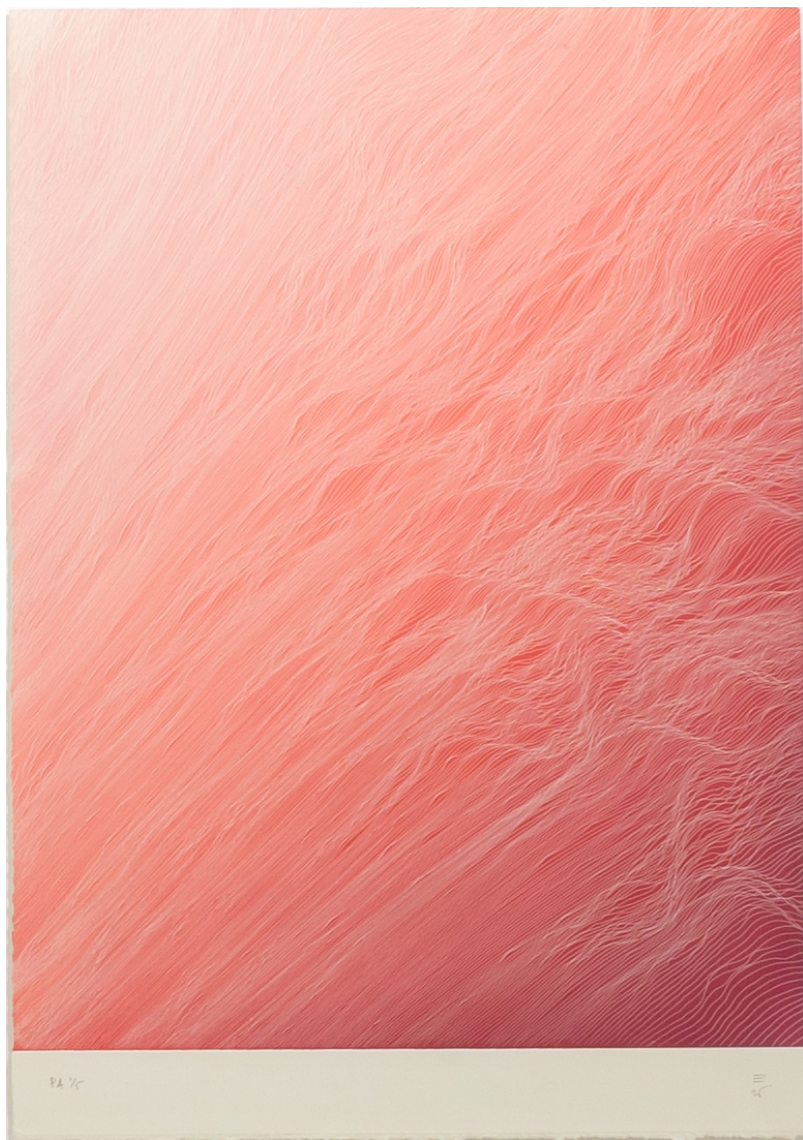

Exhibited Artworks

JUAN ESCUDERO

Waterfall Pink, 2025

Etching on paper, framed

29 x 20 in (78 x 58 cm)

Frame: 32 x 24 in

Edition of 30 ex

Signé

INV Nbr. escj_027