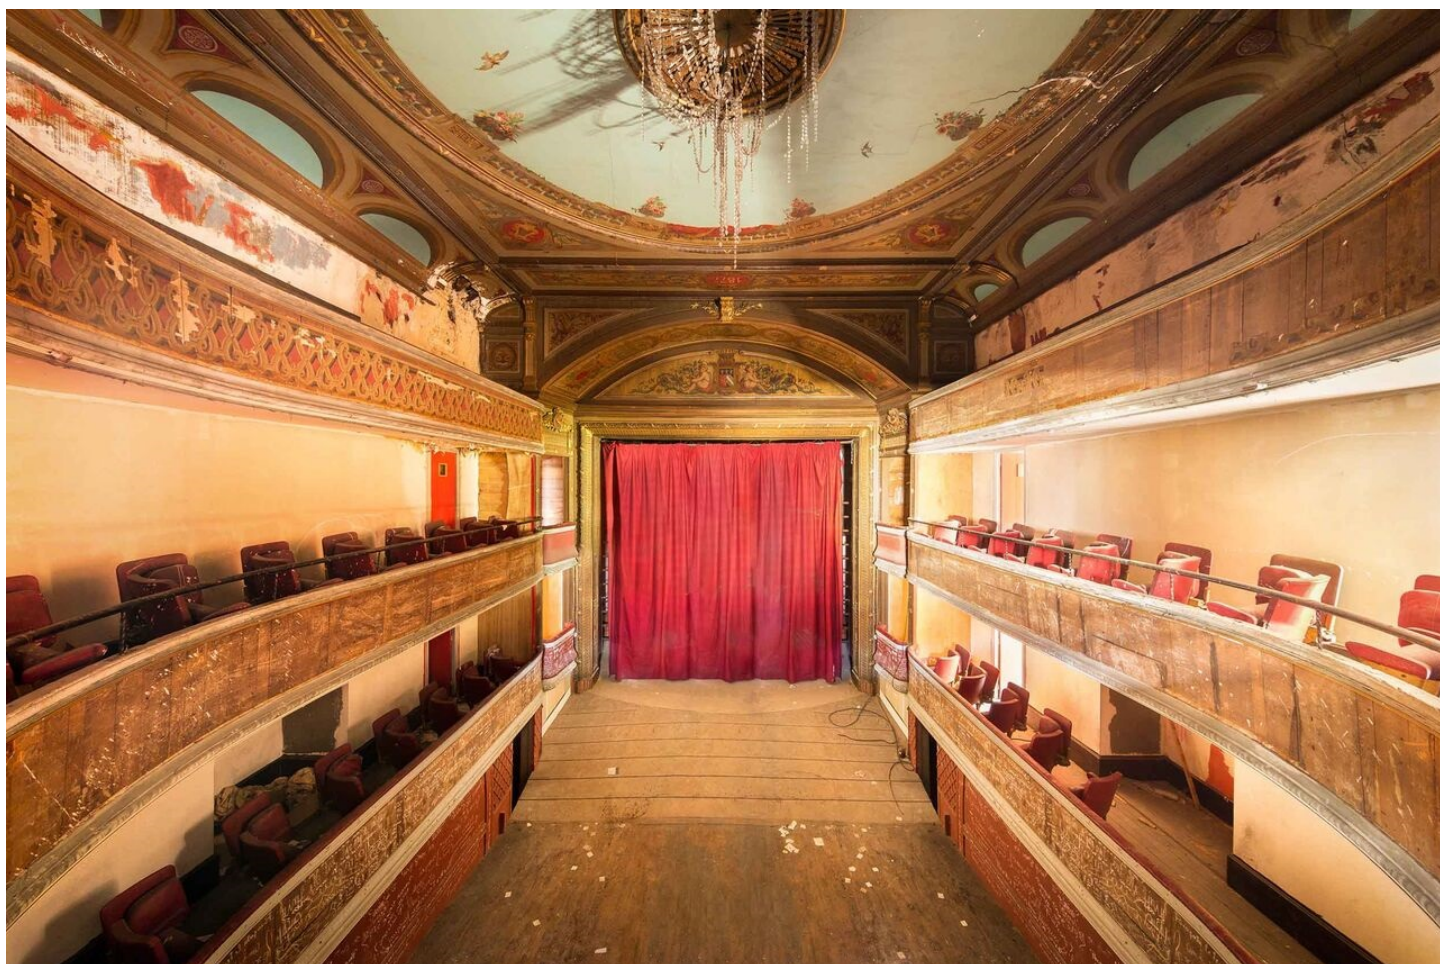

Exhibited Artworks

DIMITRI BOURRIAU

Bartoli Teatro, 2018

Print mounted on aluminium with plexiglas

31 x 47 in (80 x 120 cm)

Edition of 15 ex

INV Nbr. burr_01