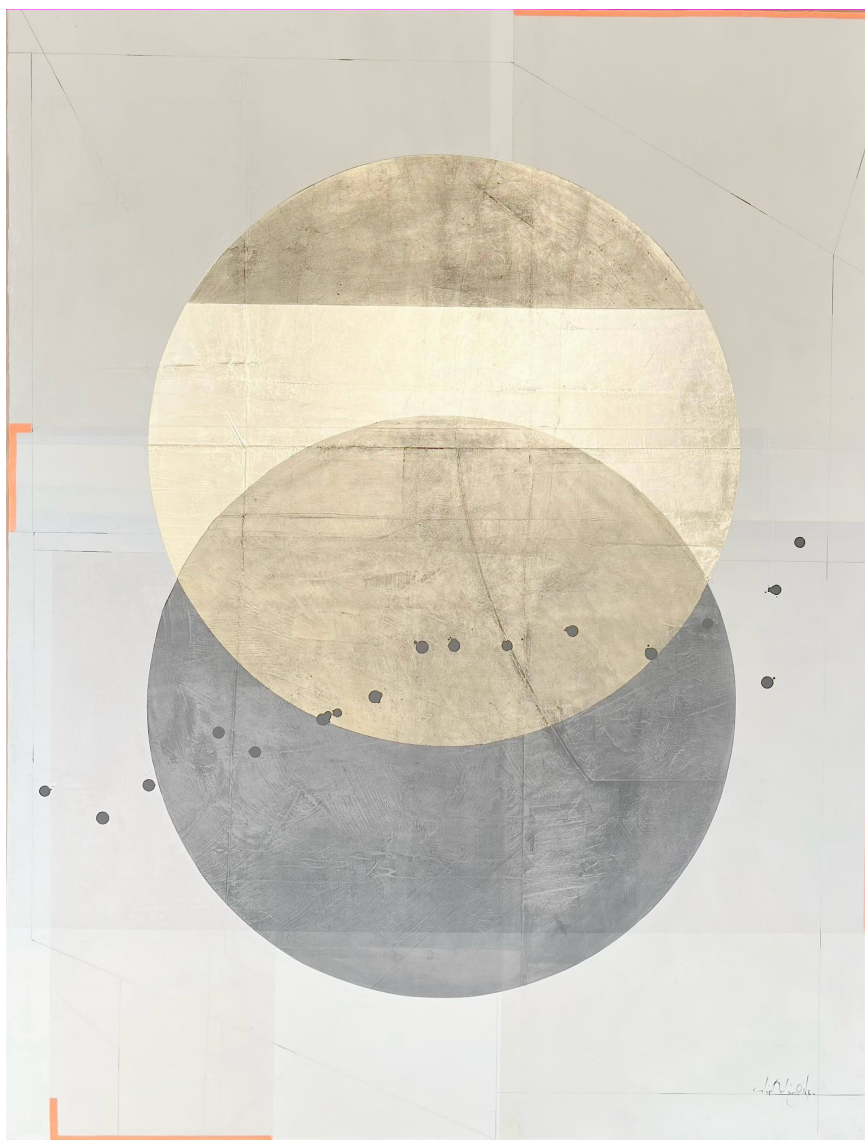

Exhibited Artworks

THIERRY GENAY

Rencontre fortuite, 2025

Photography, pigmentary inks on Fine Art paper, laminated on Dibond, framed

20 x 20 in (50 x 50 cm)

Edition of 9 ex

Signé et numéroté

INV Nbr. gent_093

Exhibited Artworks

ELISE OUDIN GILLES

Nuanced, 2025

Oil, acrylic and gold on linen canvas, framed

46 x 35 in (116 x 89 cm)

Frame: 48 x 37 in

Unique artwork

Signé