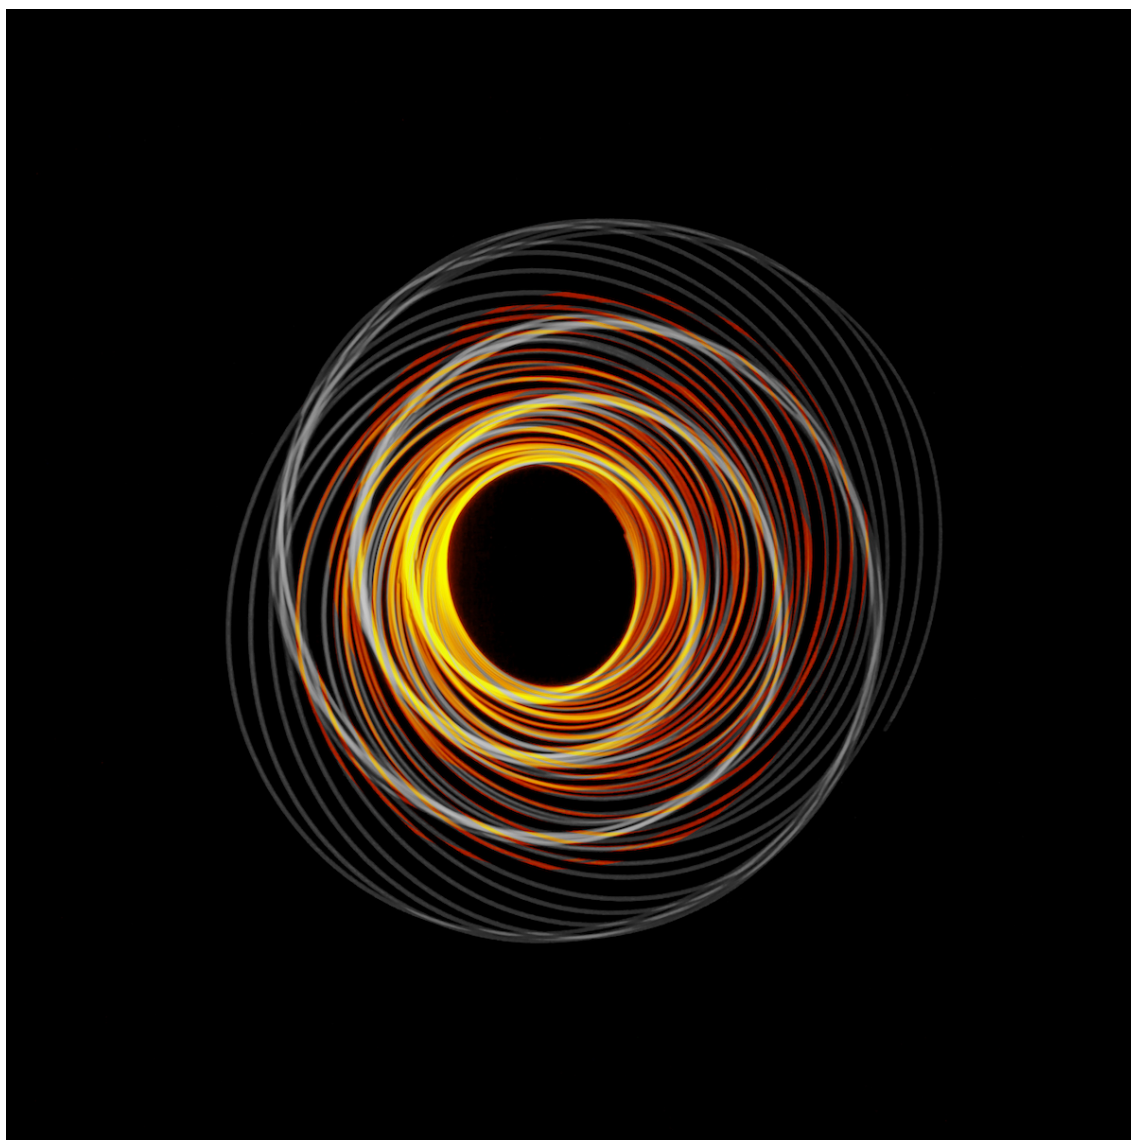

INV Nbr. levc_007

Exhibited Artworks

JEFF ROBB

Iridescent Spiral 1, 2019

3D Lenticular print, white wooden frame

27.5 x 27.5 in (70 x 70 cm)

Frame: 29.5 x 29.5 in

Edition of 12 ex