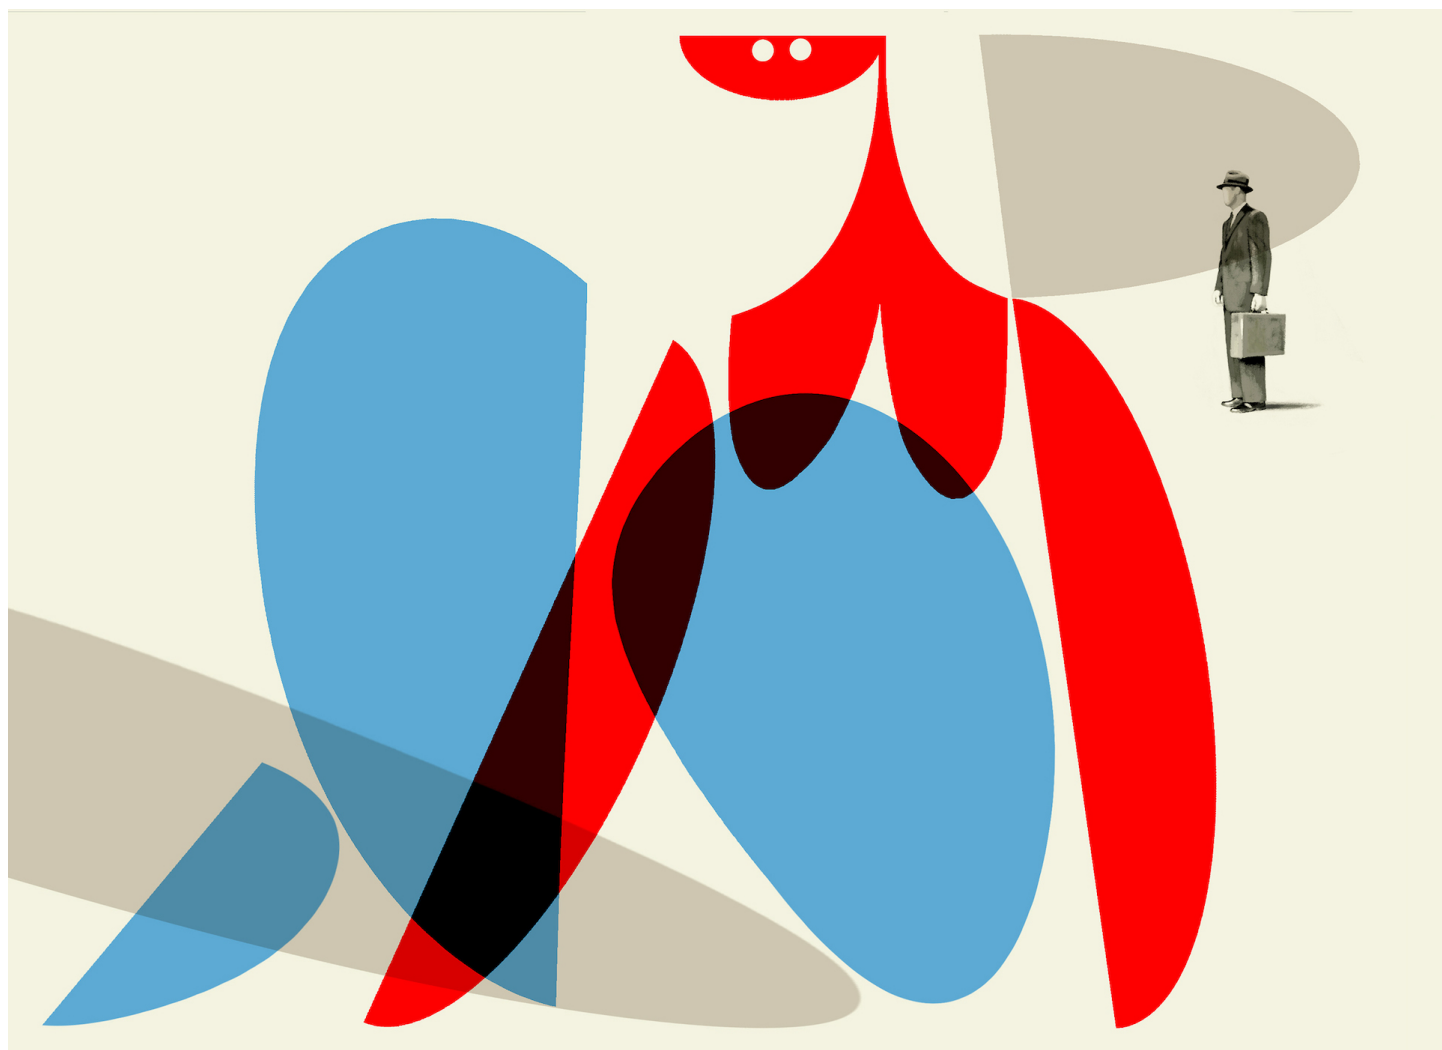

Exhibited Artworks

MARCEL CEUPPENS

Man with Model, 2014

Archival pigment print, framed

30 x 22 in (76 x 55 cm)

Frame: 35 x 28 in

Edition of 15 ex

Signé et numéroté

INV Nbr. ceum_003A