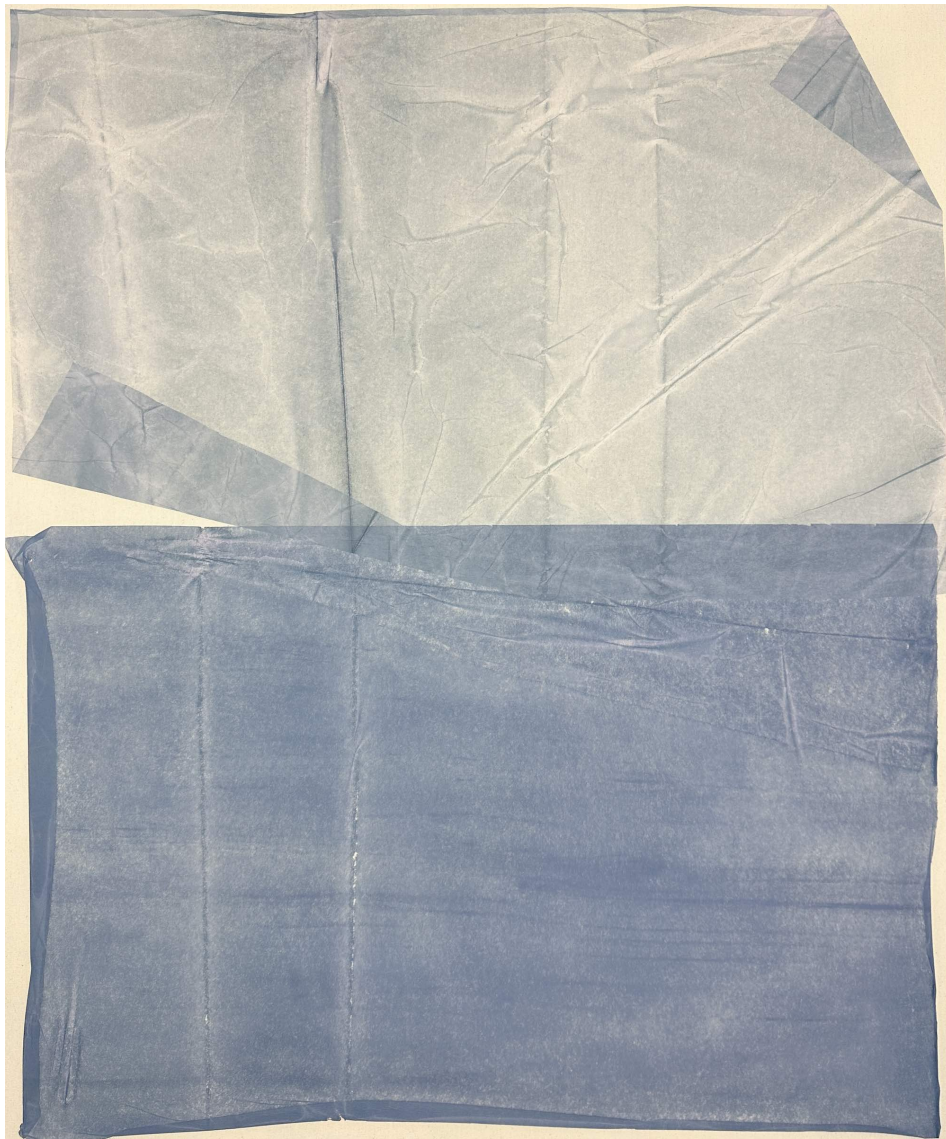

I'd mess it up if perfection wasn't in the room, 2026

**CATHERINE VANHULLEBUSCH**

*I'd mess it up if perfection wasn't in the room, 2026*

Techniques mixtes sur toile, encadré

120 x 100 cm

Pièce unique

Signé